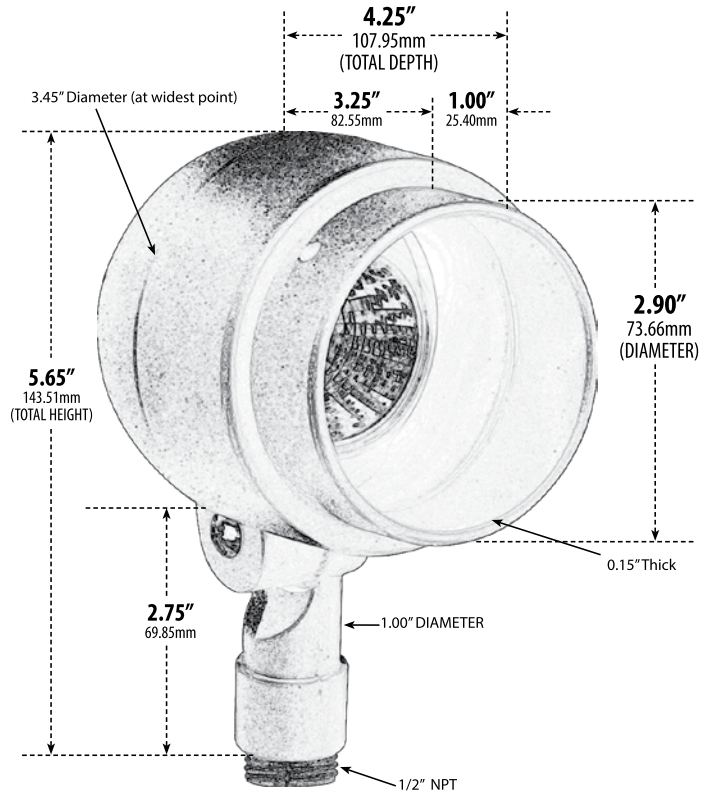

LV201

DIRECTIONAL SPOT LIGHT

- ▶ **Material:** Powder Coated Cast Aluminum
- ▶ **Lens:** Clear, Heat Resistant, Tempered Glass
- ▶ **Lamp:** MR16 Bi-Pin Base (75W Maximum)

MODEL NUMBER	LAMP TYPE	ILLUMINANT TYPE	WATTS (W)	VOLTS (V)	LAMP(S) INCLUDED?
LV201	MR16	HALOGEN	20	12	YES
LV201-LED3	MR16-LED	LED	3	12	YES
LV201-LED5	MR16-LED	LED	7	12	YES
LV201-LED7	MR16-LED	LED	7	12	YES
LV201-LED4-RGBW	MR16-LED	LED	7	12	YES

Pre-wired with UL Listed Direct Burial Wire/Cable

- ▶ **Adjustable Knuckle with 1/2" NPT**
- ▶ **Ground Spike Included for Installation**
- ▶ **RGBW Lamp Requires/Remote:** P-RMT-DL-MR16-LED-4W-MC (sold separately)
- ▶ **Connector Available:** P-CN01 (sold separately)
- ▶ **Available Finish:** Black, Bronze, Verde Green, Patina Green
- ▶ **ETL Approved**

Overall Dimensions:
5.75"H x 3.07"W x 5.50"D

Maximum Height: 7.00"
Minimum Height: 5.75"
Width: 3.45"
Maximum Depth: 5.50"
Minimum Depth: 4.50"

Weight: 1.20 lbs
Approximate Wire Length: 7.00"
Box Dimensions:
4.69"H x 4.04"W x 4.00"D