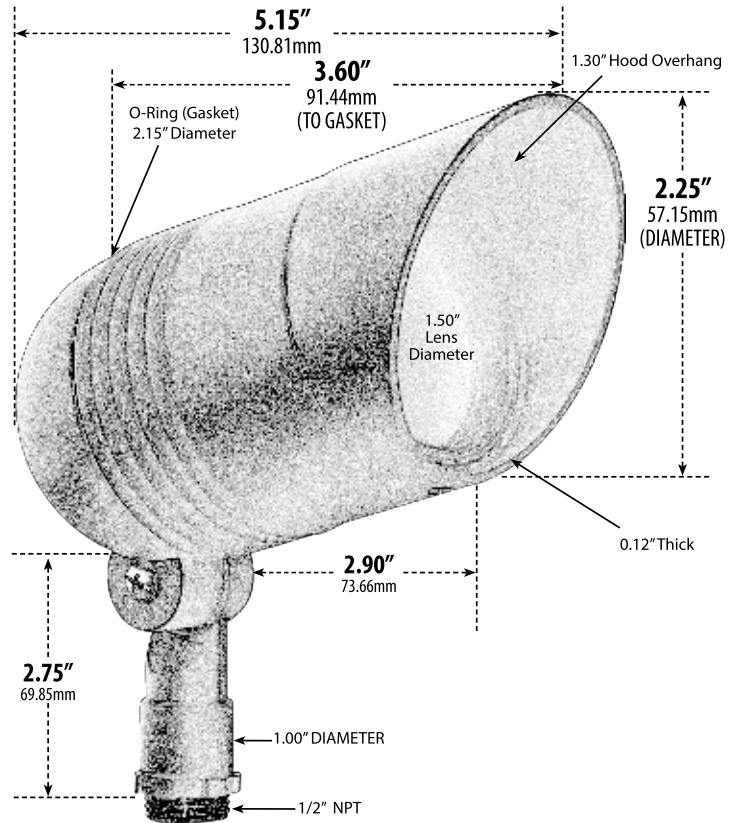

LV222

DIRECTIONAL SPOT LIGHT WITH HOOD

- ▶ **Material:** Powder Coated Cast Aluminum
- ▶ **Lens:** Clear, Heat Resistant, Tempered Glass
- ▶ **Lamp:** MR16 Bi-Pin Base (50W Maximum) *Available in 27K or 65K (LED)*

MODEL NUMBER	LAMP TYPE	ILLUMINANT TYPE	WATTS (W)	VOLTS (V)	LAMP(S) INCLUDED?
LV222	MR16	HALOGEN	20	12	YES
LV222-LED3	MR16-LED	LED	3	12	YES
LV222-LED5	MR16-LED	LED	5	12	YES
LV222-LED7	MR16-LED	LED	7	12	YES
LV222-LED4-RGBW	MR16-LED	LED	4	12	YES

Pre-wired with UL Listed Direct Burial Wire/Cable

- ▶ **Adjustable Knuckle with 1/2" NPT**
- ▶ **Ground Spike Included for Installation**
- ▶ **RGBW Lamp Requires/Remote:** P-RMT-DL-MR16-LED-4W-MC (sold separately)
- ▶ **Connector Available:** P-CN01 (sold separately)
- ▶ **Available Finish:** Green, Verde Green
- ▶ **ETL Approved**

Overall Dimensions:
8.00"H x 2.23"W x 4.75"D

Maximum Height: 8.50"
Minimum Height: 5.25"
Maximum Depth: 5.75"
Minimum Depth: 3.00"

Weight: 0.80
Approximate Wire Length: 17.00"
Box Dimensions:
7.38"H x 3.50"W x 3.00"D