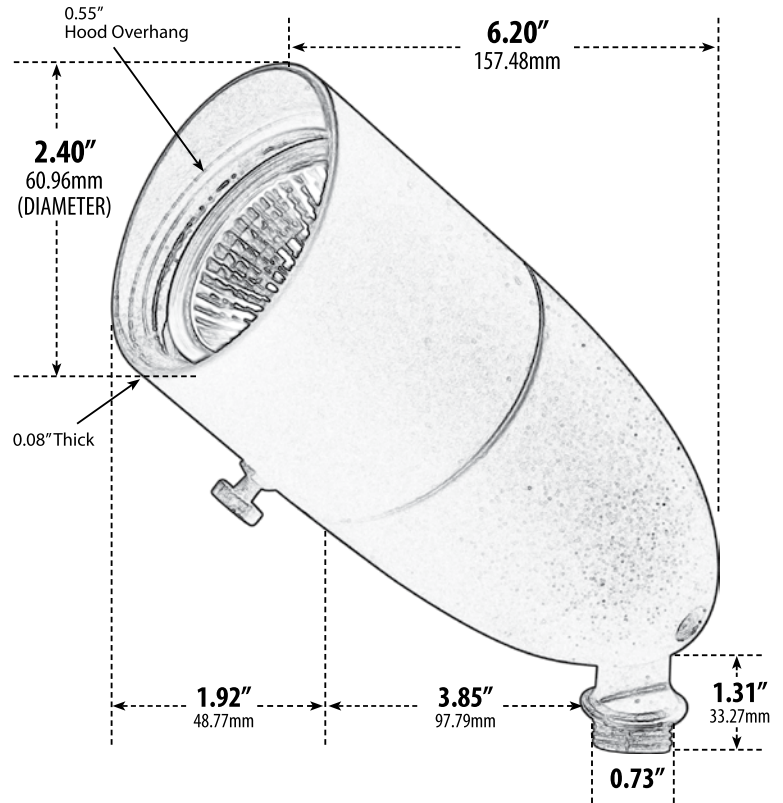

# LV231

## DIRECTIONAL SPOT LIGHT

- ▶ **Material:** Brass
- ▶ **Lens:** Clear, Heat Resistant, Tempered Glass
- ▶ **Lamp:** MR16 Bi-Pin Base (50W Maximum) Available in 27K or 65K (LED)

MODEL NUMBER	LAMP TYPE	ILLUMINANT TYPE	WATTS (W)	VOLTS (V)	LAMP(S) INCLUDED?
LV231	MR16	HALOGEN	20	12	YES
LV231-LED3	MR16-LED	LED	3	12	YES
LV231-LED5	MR16-LED	LED	5	12	YES
LV231-LED7	MR16-LED	LED	7	12	YES
LV231-LED4-RGBW	MR16-LED	LED	4	12	YES

Pre-wired with UL Listed Direct Burial Wire/Cable

- ▶ **Adjustable Knuckle with 1/2" NPT**
- ▶ **Ground Spike Included for Installation**
- ▶ **RGBW Lamp Requires/Remote:** P-RMT-DL-MR16-LED-4W-MC (sold separately)
- ▶ **Connector Available:** P-CN01 (sold separately)
- ▶ **Available Finish:** Antique Brass, Antique Bronze
- ▶ **ETL Approved**

Overall Dimensions:  
7.48"H x 2.41"W x 6.20"D

Maximum Height: 7.48"  
Width: 2.41"  
Maximum Depth: 6.20"

Weight: 0.80 lbs  
Approximate Wire Length:  
Box Dimensions:  
4.00"H x 10.00"W x 4.00"D

**DABMAR**  
LIGHTING