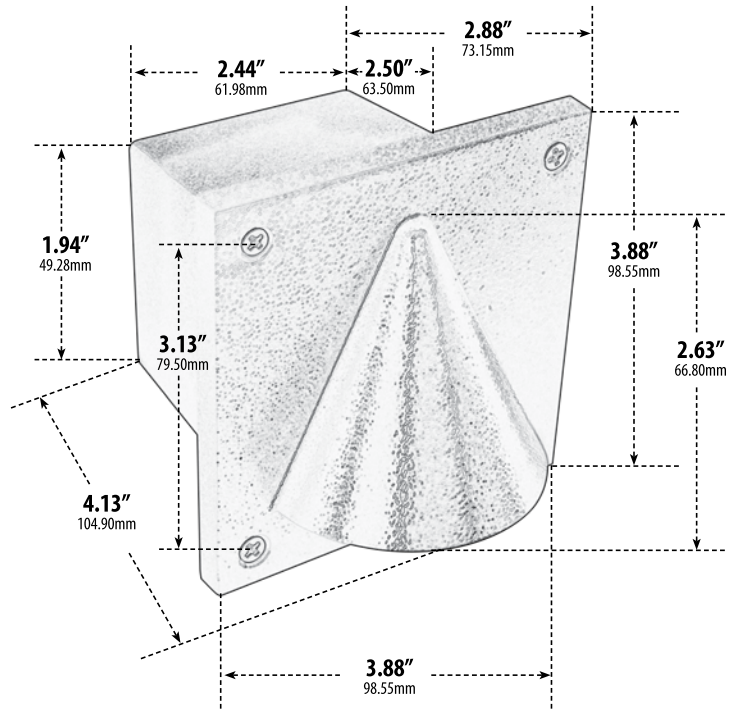

# LV607

## RECESSED LOUVER DOWN BRICK, STEP, AND WALL LIGHT

- ▶ **Material:** Powder Coated Cast Aluminum
- ▶ **Lens:** Clear, Heat Resistant, Tempered Glass
- ▶ **Lamp:** JC Bi-Pin Base (20W Maximum)

| MODEL NUMBER | LAMP TYPE | ILLUMINANT TYPE | WATTS (W) | VOLTS (V) | LAMP(S) INCLUDED? |
|--------------|-----------|-----------------|-----------|-----------|-------------------|
| LV607        | JC        | HALOGEN         | 20        | 12        | YES               |
| LV-LED607    | JC-LED    | 15 LEDs         | 2.5       | 12        | YES               |

- ▶ **Available Color:** Black, White, Bronze, Verde Green
- ▶ **Connector Available:** P-CN01 (sold separately)
- ▶ **ETL Approved**

Overall Dimensions:  
3.88"H x 3.88"W x 4.13"D

Weight: 0.80 lbs  
Approximate Wire Length: 4"  
Box Dimensions: 5.25"H x 4.38"W x 4.50"D  
Lamp Included