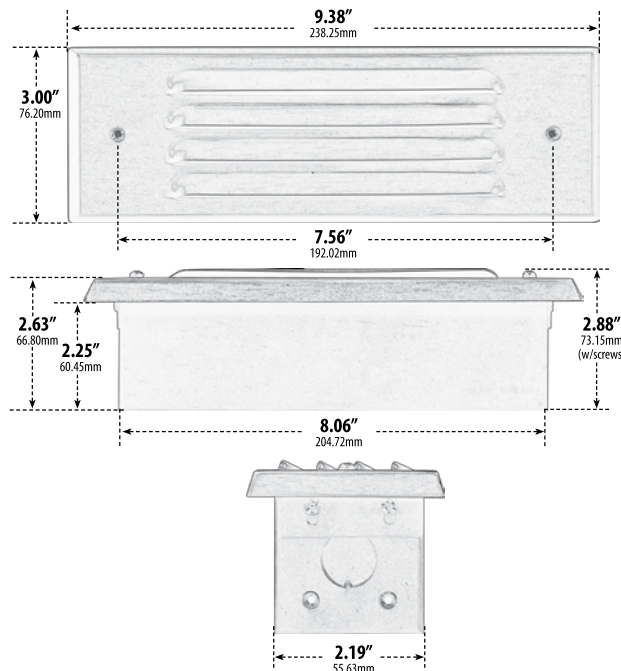

## RECESSED LOUVER DOWN BRICK, STEP AND WALL LIGHT

**LV615-B**

**LV615-W**

**LV615-VG**

**LV615-CP**

**LV615-ABS**

**LV615-ABZ**

- ▶ **Faceplate Material:** See below
- ▶ **Housing Material:** Brass
- ▶ **Lens:** Frosted, Heat Resistant, Tempered Glass
- ▶ **Lamp:** Single Contact Bayonet Base (2 x 21W Maximum)

MODEL NUMBER	LAMP TYPE	ILLUMINANT TYPE	WATTS (W)	VOLTS (V)	LAMP(S) INCLUDED?
LV615	93/1156	INCANDESCENT	2 x 21	12	YES
LV-LED615	BAY-LED	LED	2 x 3.2	12	YES

- ▶ **Available Finish (Aluminum):** Black, White, Verde Green
- ▶ **Available Finish (Brass):** Antique Brass, Antique Bronze
- ▶ **Available Finish (Copper):** Copper
- ▶ **Recessed Mount**
- ▶ **Connector Available:** P-CN01 (sold separately)
- ▶ **Replacement Cover Plate:** P-CVR-LV615 (sold separately)
- ▶ **ETL Approved**

Overall Dimensions:  
3.00"H x 9.38"W x 2.63"D

Weight: 1.40 lbs  
Approximate Wire Length: 18"  
Box Dimensions: 4.88"H x 9.75"W x 3.13"D  
Lamp Included

DABMAR LIGHTING INCORPORATED

2140 Eastman Ave . Oxnard, CA 93030 . 805.604.9090 . f: 805.604.9050 . www.dabmar.com