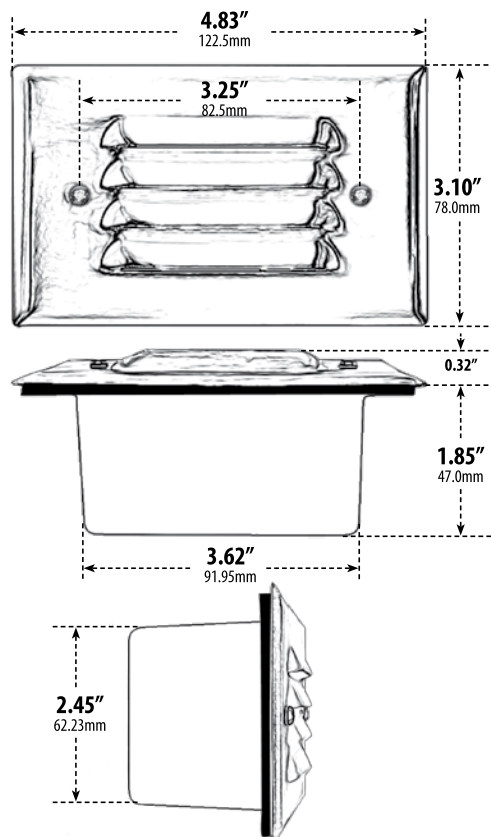

## RECESSED LOUVERED DOWN BRICK, STEP AND WALL LIGHT

LV617-B

LV617-CP

LV617-BZ

LV617-ABS

LV617-W

LV617-ABZ

- ▶ **Faceplate Material:** See below
- ▶ **Housing Material:** Powder Coated Cast Aluminum
- ▶ **Lens:** No Lens
- ▶ **Lamp:** JC Bi-Pin Base (20W Maximum)

Overall Dimensions: 1.95"H x 4.83"W x 3.10"D

Maximum Height: 1.95"  
 Width: 4.83"  
 Maximum Depth: 3.10"

Weight: 0.6 lbs  
 Approximate Wire Length: 20"  
 Box Dimensions: 5.0"W x 2.75"H x 3.125"D

DABMAR LIGHTING INCORPORATED