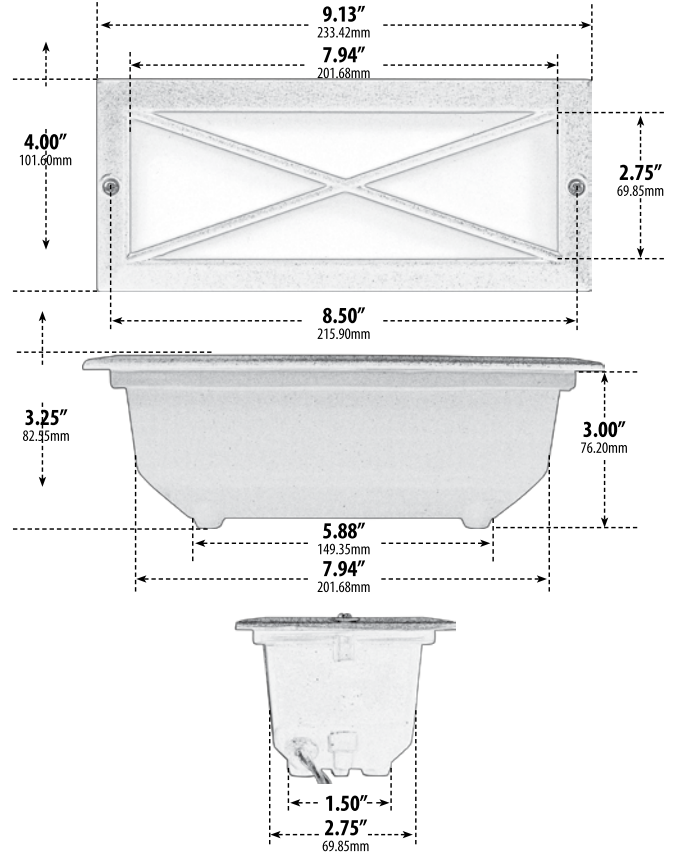

LV635

RECESSED BRICK, STEP AND WALL LIGHT

- ▶ **Material:** Powder Coated Cast Aluminum
- ▶ **Lens:** White, Heat Resistant, Plastic Lens
- ▶ **Lamp:** JC Bi-Pin Base (2 x 20W Maximum)

MODEL NUMBER	LAMP TYPE	ILLUMINANT TYPE	WATTS (W)	VOLTS (V)	LAMP(S) INCLUDED?
LV635	JC	HALOGEN	2 x 20	12	YES
LV-LED635	JC-LED	36 LEDs	2 x 2.5	12	YES

- ▶ **Available Color:** Black, White, Bronze, Verde Green
- ▶ **Connector Available:** P-CN01 (sold separately)
- ▶ **Replacement Cover Plate:** P-CVR-LV635 (sold separately)
- ▶ **ETL Approved**

Overall Dimensions:
4.00"H x 9.13"W x 3.25"D

Weight: 1.0 lbs
Approximate Wire Length: 17"
Box Dimensions: 3.63"H x 9.50"W x 4.38"D
Lamp Included

DABMAR
LIGHTING

DABMAR LIGHTING INCORPORATED

2140 Eastman Ave . Oxnard, CA 93030 . 805.604.9090 . f: 805.604.9050 . www.dabmar.com