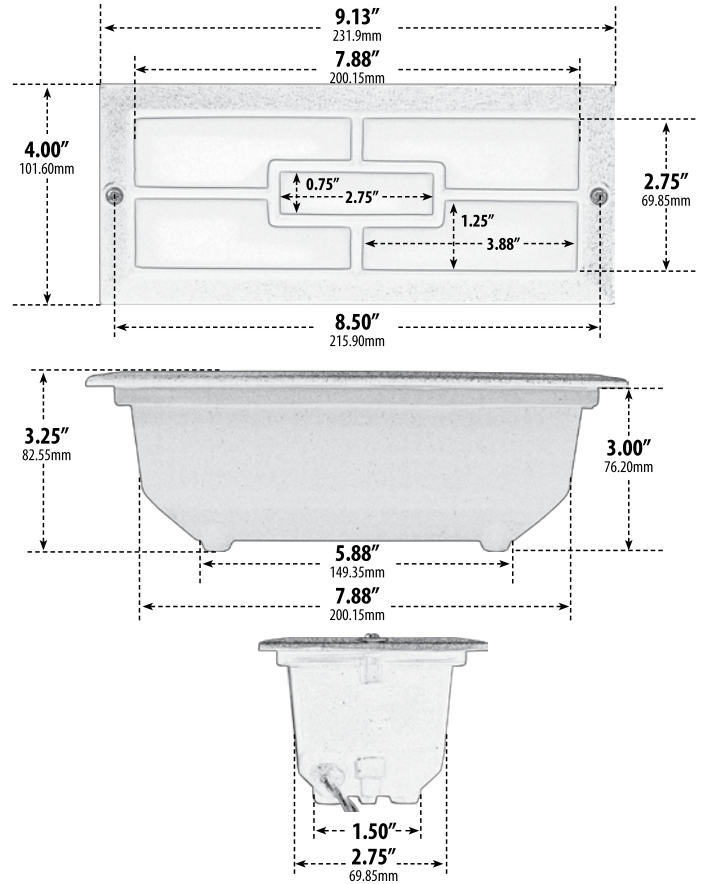

LV636

RECESSED BRICK, STEP AND WALL LIGHT

- ▶ **Material:** Powder Coated Cast Aluminum
- ▶ **Lens:** White, Heat Resistant, Plastic Lens
- ▶ **Lamp:** JC Bi-Pin Base (2 x 20W Maximum)

MODEL NUMBER	LAMP TYPE	ILLUMINANT TYPE	WATTS (W)	VOLTS (V)	LAMP(S) INCLUDED?
LV636	JC	HALOGEN	2 x 20	12	YES
LV-LED636	JC-LED	36 LEDs	2 x 2.5	12	YES

- ▶ **Available Color:** Black, White, Bronze, Verde Green
- ▶ **Connector Available:** P-CN01 (sold separately)
- ▶ **Replacement Cover Plate:** P-CVR-LV636 (sold separately)
- ▶ **ETL Approved**

Overall Dimensions:
4.00"H x 9.13"W x 3.25"D

Weight: 1.0 lbs
Approximate Wire Length: 17"
Box Dimensions: 3.63"H x 9.50"W x 4.38"D
Lamp Included

DABMAR
LIGHTING

DABMAR LIGHTING INCORPORATED

2140 Eastman Ave . Oxnard, CA 93030 . 805.604.9090 . f: 805.604.9050 . www.dabmar.com