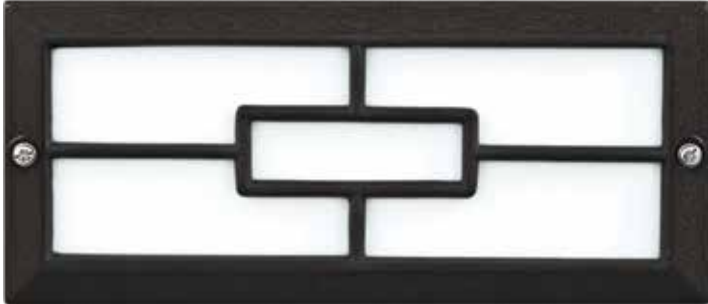

LV636

RECESSED BRICK, STEP AND WALL LIGHT

- ▶ **Material:** Powder Coated Cast Aluminum
- ▶ **Lens:** White, Heat Resistant, Plastic Lens
- ▶ **Lamp:** JC Bi-Pin Base (2 x 20W Maximum)

MODEL NUMBER	LAMP TYPE	ILLUMINANT TYPE	WATTS (W)	VOLTS (V)	LAMP(S) INCLUDED?
LV636	JC	HALOGEN	2 x 20	12	YES
LV-LED636	JC-LED	36 LEDs	2 x 2.5	12	YES

- ▶ **Available Color:** Black, White, Bronze, Verde Green
- ▶ **Connector Available:** P-CN01 (sold separately)
- ▶ **Replacement Cover Plate:** P-CVR-LV636 (sold separately)
- ▶ **ETL Approved**

Overall Dimensions:
4.00"H x 9.13"W x 3.25"D

Weight: 1.0 lbs
Approximate Wire Length: 17"
Box Dimensions: 3.63"H x 9.50"W x 4.38"D
Lamp Included

DABMAR
LIGHTING

DABMAR LIGHTING INCORPORATED

2140 Eastman Ave . Oxnard, CA 93030 . 805.604.9090 . f: 805.604.9050 . www.dabmar.com