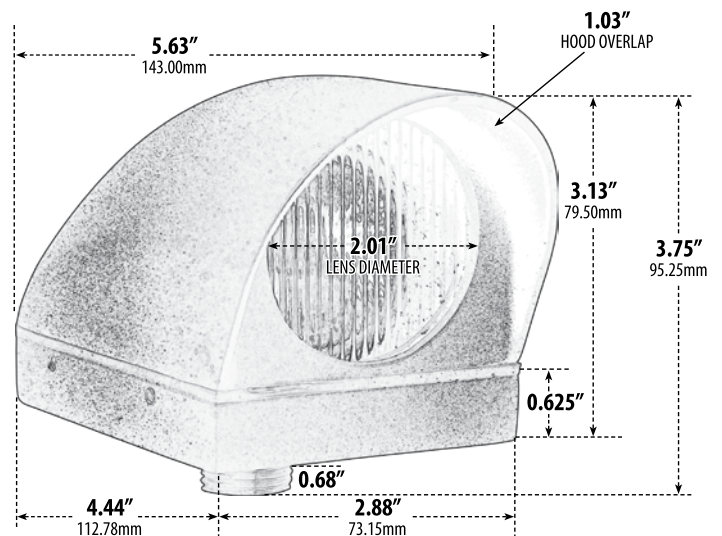

## SURFACE MOUNT BRICK, STEP, WALL AND DECK LIGHT

- ▶ **Material:** Brass
- ▶ **Lens:** Heat Resistant, Tempered Glass
- ▶ **Lamp:** MR16 Bi-Pin Base (35W Maximum) Available in 27K or 65K (LED)

MODEL NUMBER	LAMP TYPE	ILLUMINANT TYPE	WATTS (W)	VOLTS (V)	LAMP(S) INCLUDED?
LV73	MR16	HALOGEN	20	12	YES
LV73-LED3	MR16-LED	LED	3	12	YES
LV73-LED5	MR16-LED	LED	5	12	YES
LV73-LED7	MR16-LED	LED	7	12	YES
LV73-LED4-RGBW	MR16-LED	LED	4	12	YES

- ▶ **Available Color:** Antique Brass, Antique Bronze
- ▶ **RGBW Lamp Requires/Remote:** P-RMT-DL-MR16-LED-4W-MC (sold separately)
- ▶ **Connector Available:** P-CN01 (sold separately)
- ▶ **ETL Approved**

Overall Dimensions: 3.75"H x 2.88"W x 5.50"D

Weight: 2.00 lbs.

Approximate Wire Length: 22.00"

Box Dimensions: 9.00"H x 4.50"W x 3.25"D

Lamp Included

**DABMAR**  
LIGHTING

DABMAR LIGHTING INCORPORATED

320 Graves Ave . Oxnard, CA 93030 . 805.604.9090 . f: 805.604.9050 . www.dabmar.com