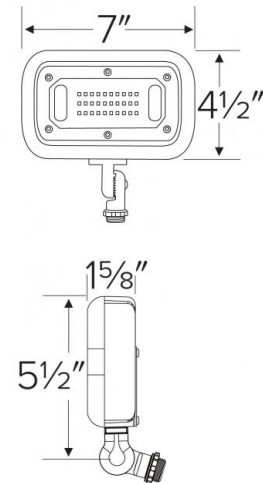

## Features

- Die-cast Aluminum Housing.
- Durable dark bronze coat finish.
- Knuckle mount for mounting on junction boxes or pipes.
- Trunnion mount for mounting on buildings, walls or flat surfaces.
- Standard input wattage: 30W (100W metal halide equivalent).

## Dimensions