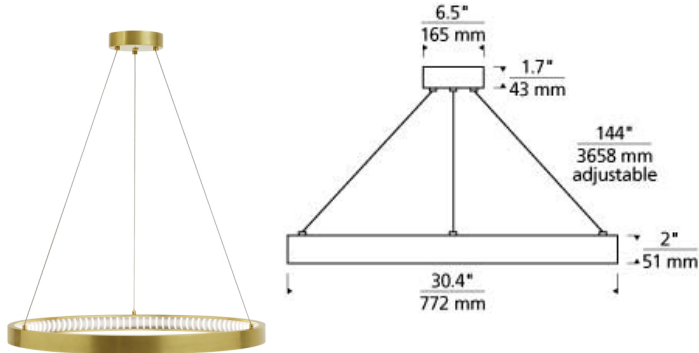

LINE - VOLTAGE PENDANTS / SUSPENSION

Bodiam 30 Suspension LED

DESCRIPTION

Inspired by large medieval cast iron chandeliers, the Bodiam chandelier by Tech Lighting features a thick outer metal ring that houses dual stacked rows of inward firing LEDs. These LEDs are treated with a special linear spread diffuser to create a unique twinkling effect while evenly distributing the light and minimizing glare. With a glare-free light distribution the Bodiam chandelier is ideal for family room lighting, foyer lighting and a number of commercial lighting applications. The 24- and 30-inch diameter Chandeliers are offered in three finishes and the Bodiam 48-inch diameter chandelier is offered in two finishes. Install independently or clustered together for an enhanced look. Lamping options are compatible with most dimmers. Refer to Dimming Chart for more information. Includes 23.6 watt, 1339 delivered lumens, 3000K LED module. Dimmable with most LED compatible ELV and TRIAC dimmers. Fixture provided with twelve feet of field-cutable cable to match finish selection.

INSTALLATION

This product can mount to either a 4" square electrical box with round plaster ring or an octagonal electrical box (not included). Minimum Hanging Height: 24"

WEIGHT

10-10lb / 4.54-4.54kg ±

antique bronze

satin nickel

brass
(aged brass not shown)

ORDERING INFORMATION

700BOD	SHAPE OR SIZE	FINISH	LAMP
30	30" DIAMETER	R AGED BRASS Z ANTIQUE BRONZE S SATIN NICKEL	-LED930 INTEGRATED LED 90 CRI 3000K 120V (T24)