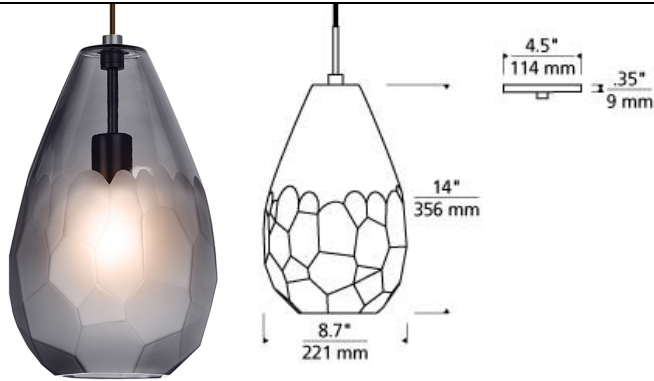

# Briolette Grande Pendant

LED T20

## DESCRIPTION

The Briolette Grande pendant light from Tech Lighting features an unexpectedly large teardrop shaped glass that has been hand finished with unique semi-opaque facets. The clustered facets create visual interest while subtly obscuring the light within making this fixture ideal for kitchen island task lighting, dining room lighting and bedroom lighting. For even greater design expression pair the Briolette pendant with a multi-port canopy for a uniquely designed chandelier. The Briolette Grande is available in two modern colors and two on trend finish options. Lamping options include energy efficient LED or no lamp leaving you the option to light this fixture with your preferred lamping. Available with or without lamp. E26 medium base socket 75w max. LED includes (1) E26 medium base 9.5 watt 800 lumen 90 CRI 2700K LED A19 lamp. LED dimmable with a low-voltage electronic dimmer. Includes 6' of field-cuttable cord.