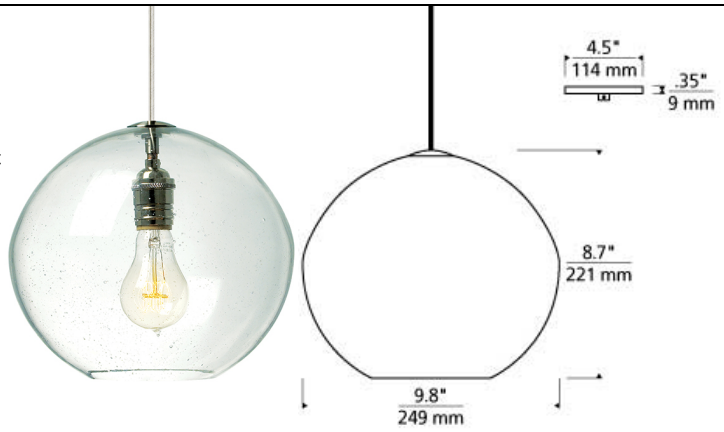

# Isla Pendant LED T20

## DESCRIPTION

The Isla Pendant from Tech Lighting features a perfectly irregular organic hand blown round-shaped glass. Skilled artisans work to perfect the seeded technique that leaves hundreds of bubbles suspended within the glass. Adding a touch of charm and warmth to this contemporary glass pendant is the visible incandescent lamping. The Isla Pendant is available in five contemporary colors, each color further enhancing the unique features most noted to the Isla pendant. Scaling at 9.8" in length and 9.8" in width the Isla Pendant is moderately sized making it ideal for home office lighting, dining room lighting and kitchen island task lighting. Also available in the Isla collection is the complementary Mini-Isla Pendant, simply search for Mini-Isla to find its closest relatives. Available with or without lamp. E26 medium base socket 60w max. LED includes (1) E26 medium base ST19 3.5 watt 350 lumen 90 CRI 2700K LED lamp. Incandescent dimmable with a standard incandescent dimmer. LED dimmable with LED compatible dimmer. 120v.