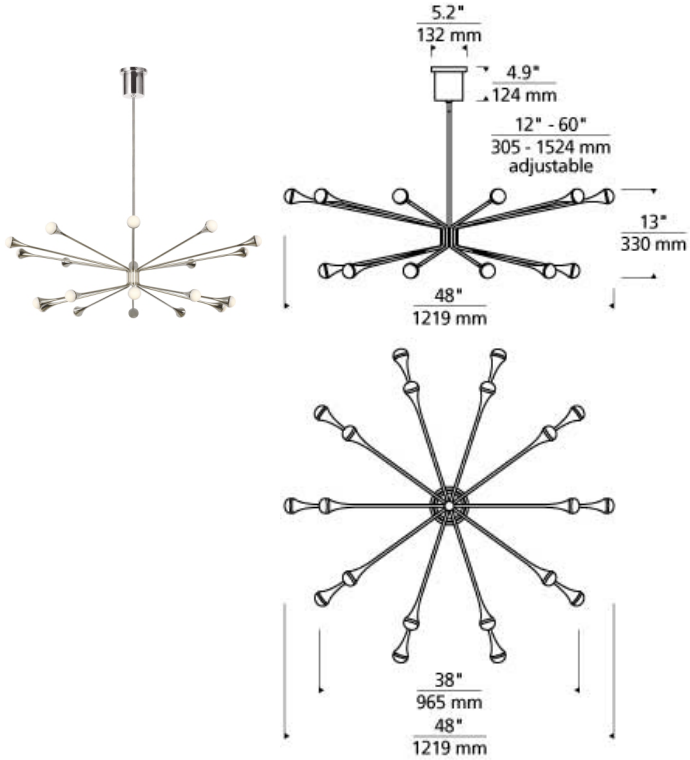

Lody 20-Light Chandelier

LED

DESCRIPTION

This Mid-Century Modern-inspired family, Lody by Tech Lighting, recreates a retro look with contemporary appeal. This Lody chandelier features 20 orbed diffusers mounted at the ends of flared arms to create two rings of up and down LED illumination. Offered in three clean finishes, aged brass, matte black and polished nickel, Lody provides a modern lighting statement for your living room, dining room and hospitality. Complete the look with more Lody chandelier options and bath light. Lamping options are compatible with most dimmers. Refer to the Dimming Chart for more information. Includes 120-277 volt universal 56 watts, 2020 total delivered lumens, 3000K LED modules. DIMMABLE with most LED compatible ELV dimmers. Ships with (4) 12" and (2) 6" rigid stems in coordinating finish. Can be installed on a sloped ceiling up to 45°.

WEIGHT

14-14lb / 6.35-6.35kg ±

brass
(aged brass not shown)

polished nickel

matte black

ORDERING INFORMATION

| 700LDY | SHAPE OR SIZE | FINISH | LAMP |
|--------|---------------|--|---|
| 20 | 20-LIGHT | R AGED BRASS B MATTE BLACK N POLISHED NICKEL | -LED930 INTEGRATED LED 90 CRI 3000K 120V-277V UNV (T20/T24) |