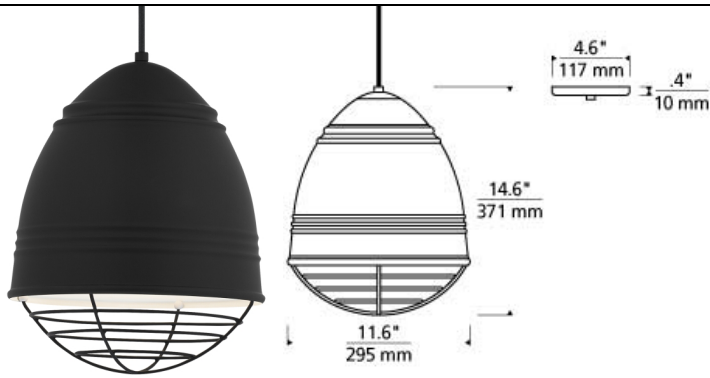

Loft Pendant

LED T20

DESCRIPTION

This stylized and elevated interpretation of industrial high bay lighting features rubberized paint on the ribbed spun-metal shade to provide a smooth, matte finish while a choice of metallic plated cage adds a custom look. Offered in two industrial finishes, rubberized black and brushed aluminum and the choice of 3 cage-finishes, black, copper and nickel or no-age at all. The Loft Pendant applies an updated look to any industrial setting. 11.6" diameter with another available option, Loft Grande, at 17.3" diameter. No lamp rated for (1) 75 watt max. E26 medium base lamp (Lamp Not Included). LED version includes (1) E26 base 10 watt 90 CRI 2700K LED A19 lamp. Dimmable with most LED compatible ELV and TRIAC dimmers. 120v. Includes 6' of field-cuttable cloth cord. Brushed Aluminum includes black/white cloth cord. Rubberized Black includes black cloth cord. Rubberized White includes black/white cloth cord.

ACCESSORIES & OPTICAL CONTROLS

Suspension Swag Hook

WEIGHT

3-3.5lb / 1.36-1.59kg ±

brushed aluminum black cage brushed aluminum copper cage brushed aluminum no cage brushed aluminum polished nickel cage brushed aluminum white cage rubberized black w/ white interior no cage rubberized black w/ white interior black cage rubberized black w/ white interior copper cage rubberized black w/ white interior polished nickel cage