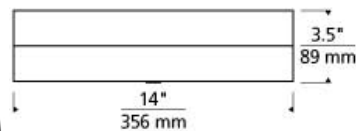

Loom 14 Flush Square LED T20

DESCRIPTION

The Loom 14 flush mount by Tech Lighting is best characterized by its mid-century modern style featuring intersecting metal pattern bands mimicking the look of sun pouring through a leaded glass window. The acrylic diffuser fixture softly provides ample amounts of LED light onto surfaces below. The Loom 14 is available in two on-trend finish options, Satin Nickel with a crisp White bottom and Black with a warm Satin Gold bottom, both finishes further enhance this striking fixture. The Loom 14 scales at 14" in length and 14" in width making it ideal for bathroom lighting, hallway lighting, bedroom lighting and a host of other residential and commercial applications. The Loom 14 can be fully dimmed using a low-voltage electronic dimmer to create the desired ambiance in your special space. LED includes 20 watt 783 delivered lumens 90 CRI 3000K LED module. Dimmable with a low-voltage electronic dimmer. 120v or 277v

WEIGHT

10-10.5lb / 4.54-4.76kg ±

satin gold/matte
black

satin nickel/matte
white

ORDERING INFORMATION

700FMLMO FINISH

BGBLACK/GOLD
SWSATIN NICKEL / WHITE

LAMP