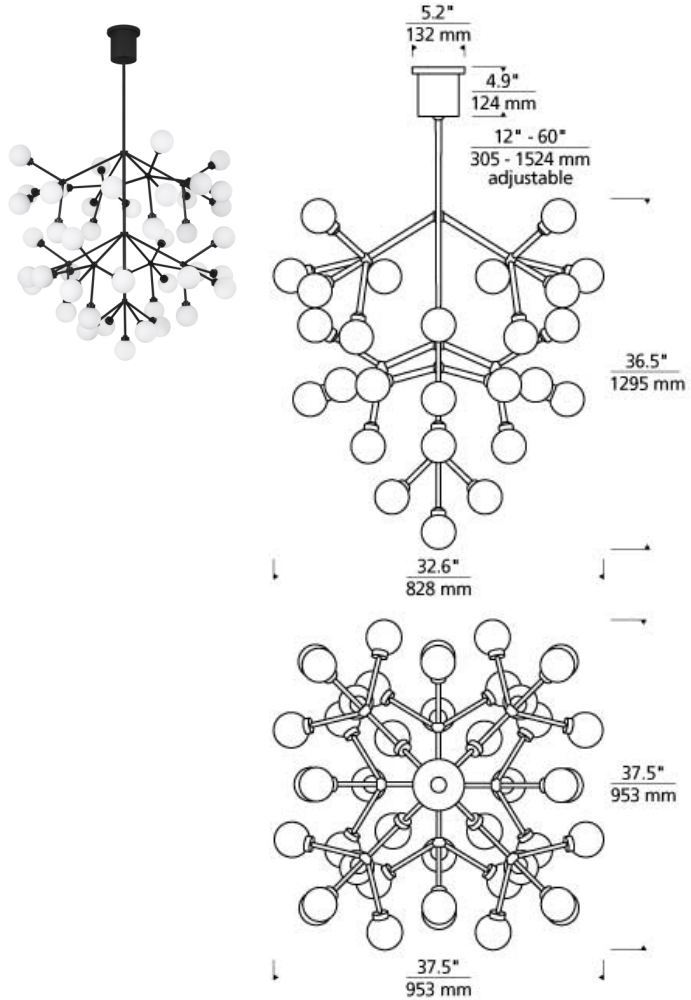

Mara Grande Chandelier LED

DESCRIPTION

The Mara Grande LED chandelier from Tech Lighting is a wholly modern interpretation of classic multi-tier chandelier, but rarely does a fixture provide such dramatic impact. Whether you select the on-trend aged brass finish or the plated satin nickel finish, each large chandelier features forty five individual frosted glass globes which smoothly diffuse the LED light sources for an unmistakably high-end look. With its impactful scale and plentiful, fully dimmable LED light output, the Mara Grande chandelier is sure to make a jaw-dropping statement as dining room lighting, living room lighting or foyer lighting. If you have something a bit smaller in mind, be sure to check out the medium scale Mara chandelier also available from Tech Lighting. Includes (45) 2.6 watt, 67 delivered lumen (3015 total delivered lumens), 2700K LED modules. Fixture provided with 60 inches of variable rigid stems (includes one 12 inch & two 24 inch stems) in coordinating finish. Dimmable with most LED compatible ELV dimmers. Can be installed on a sloped ceiling up to 45°.

INSTALLATION

This product can mount to either a 4" square electrical box with round plaster ring or an octagon electrical box.

WEIGHT

16-16lb / 7.26-7.26kg ±

white/aged brass white/satin nickel white/matte black

ORDERING INFORMATION

700MRAG COLOR	FINISH	LAMP
W WHITE	R AGED BRASS B MATTE BLACK S SATIN NICKEL	-LED927 -LED927 LED 90 CRI 2700K 120V

700 MRAG _____

FIXTURE TYPE: _____

JOB NAME: _____

NOTES: _____