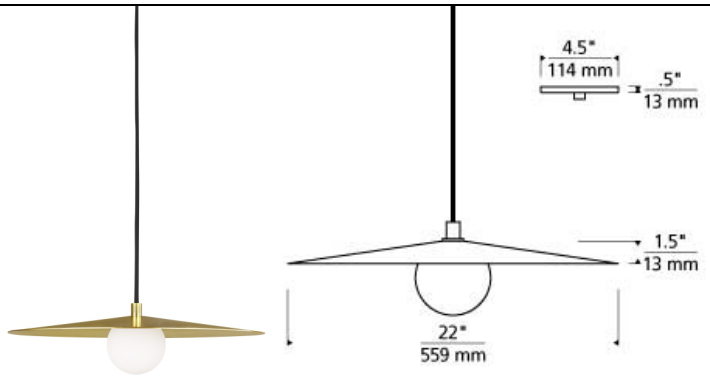

Pirlo Pendant

LED T20

DESCRIPTION

The Pirlo pendant by Tech Lighting contrasts a flattened metal shade with a frosted glass globe, creating the quintessential Mid-Century modern look. The metal shade directs light downward for illuminating surfaces. The shade is scaled at 22" diameter, making this pendant a sharp design piece for your living room, dining room, kitchen, and foyer. Offered in two modern finishes with and without lamp. Lamping options are compatible with most dimmers. Refer to the Dimming Chart for more information. (No Lamp) Rated for rated for (1) 5 watt max. G9 Bi-Pin lamp (Not Included). LED 120 volt 5 watt, 303 delivered lumens, 3000K, LED G9 Bi-Pin lamp. Dimmable with most LED compatible ELV and TRIAC dimmers. Fixture provided with six feet of field-cuttable black cloth cord.

INSTALLATION

This product can mount to either a 4" square electrical box with round plaster ring or an octagon electrical box.

WEIGHT

3.5-3.5lb / 1.59-1.59kg ±

brass
(aged brass not shown) matte black

ORDERING INFORMATION