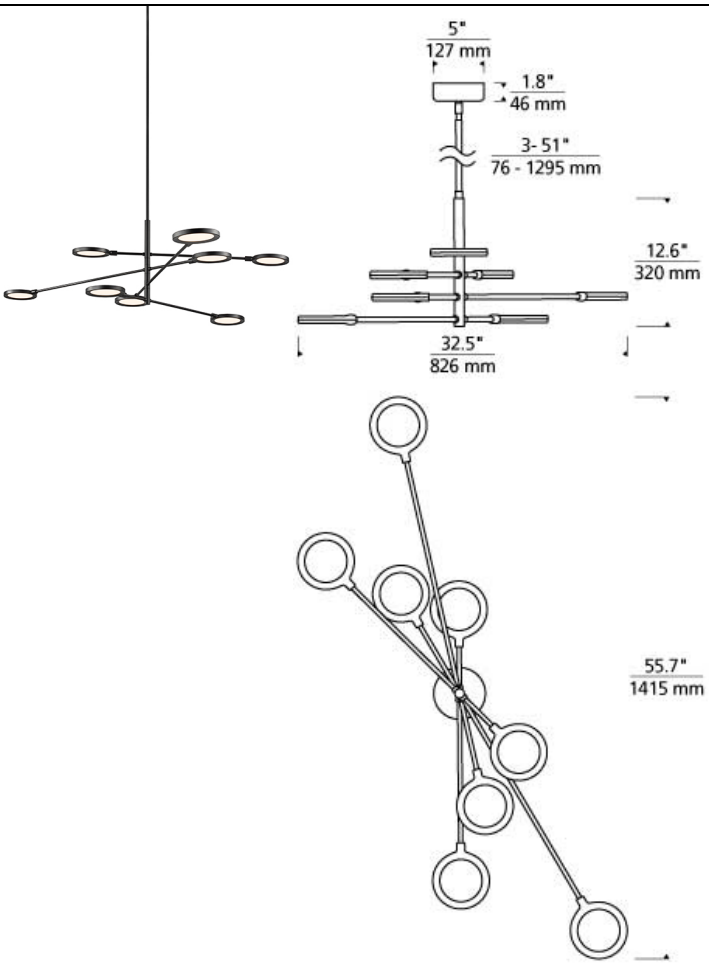

Specfica Linear LED T20

DESCRIPTION

The Specfica linear suspension fixture by Tech Lighting is highly modern with its round, flat floating light extensions. This artful and energy-saving piece features a conveniently adjustable look with a swiveling canopy, adjustable arms and rotating head, with a few simple adjustments precise lighting can be achieved in any space. The Specfica linear suspension scales at 55.7" in length, 32.5" in width making for a generous grand scale ideal for dining room settings, kitchens and conference rooms. The Specfica linear suspension is one of three in the Specfica Collection, simply search for the Specfica to find its closest relatives. A Matte Black or Satin Gold finish further enhance this contemporary piece. Includes three 12" stems, two 6" stems and one 3" stem. LED includes (8) 6.3 watt 2459 total delivered lumens 90 CRI 3000K LED module. Dimmable with a low-voltage electronic dimmer. 120v or 277v.

WEIGHT

10.5-11lb / 4.76-4.99kg ±

matte black

satin gold

ORDERING INFORMATION

700LSSPCT COLOR	FINISH	LAMP
ACRYLIC	B MATTE BLACK G SATIN GOLD	-LED930 LED 90 CRI 3000K 120V -LED930-277 LED 90 CRI 3000K 277V

TECH LIGHTING®
7400 Linder Avenue T 847.410.4400
Skokie, Illinois 60077 F 847.410.4500

Tech Lighting, L.L.C.

700LS SPCT _____

FIXTURE TYPE: _____

JOB NAME: _____

NOTES: _____