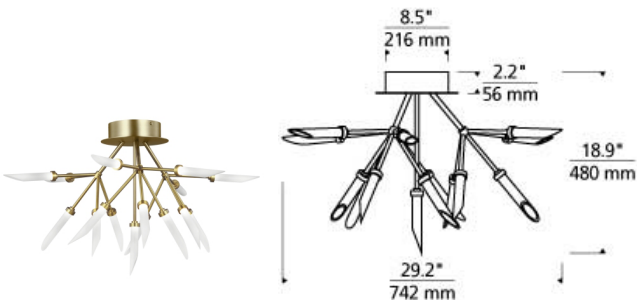

Spur Ceiling LED T20

DESCRIPTION

The Spur ceiling mount by Tech Lighting is a smaller rendition of the grand chandelier. Three arms extend from the ceiling with clusters of five frosted glass spurs illuminated by a compact, diffused LED light source. Offered with energy efficient integrated LED in three distinct finishes, the Spur Ceiling Mount is a design-forward solution to your dining room, living room, bedroom and hallway. Complete your modern look with the Mara wall sconce, pendant and chandelier for full room coordination. Lamping options are compatible with most dimmers. Refer to Dimming Chart for more information. Includes 120-277 volt universal 41.6 watts, 1462 total delivered lumens, 2700K LED module. Dimmable with most LED compatible 0-10V dimmers. Ceiling mount only.

INSTALLATION

This product can mount to either a 4" square electrical box with round plaster ring or an octagonal electrical box (not included).

WEIGHT

9.5-9.5lb / 4.31-4.31kg ±

frost/aged brass frost/satin nickel frost/matte black