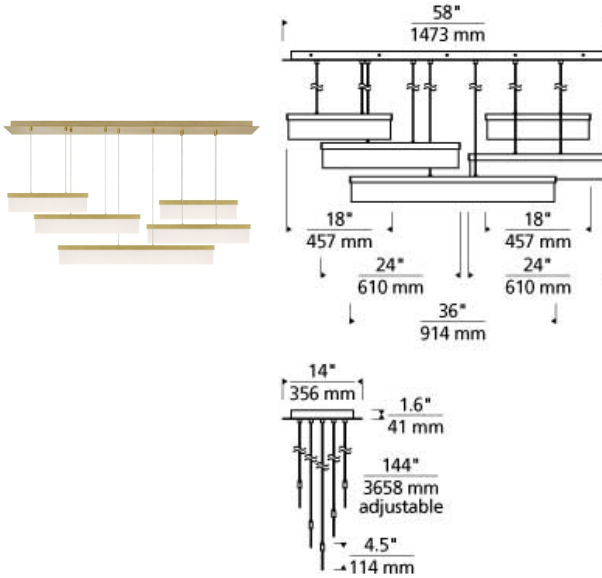

# Sweep Linear Suspension LED T20

## DESCRIPTION

Sweep by Tech Lighting is a modern architectural linear suspension designed with five ultra-thin rectilinear light panels. Integrated LED light guide technology appears as frosted glass when off then illuminates across its surface when turned on. Offered in Tech Lighting's™ brass or satin nickel finish and designed at 58" in length, the Sweep linear suspension is a definite show piece for any open setting, conference room and hospitality. Lamping options are compatible with most dimmers. Refer to the Dimming Chart for more information. Includes 120 volt 95.8 watts, 3869 total delivered lumens, 3000K LED linear modules. Dimmable with most LED compatible ELV and TRIAC dimmers. Ships with 12 feet of field-cuttable cable.

## INSTALLATION

This product can mount to either a 4" square electrical box with round plaster ring or an octagonal electrical box (not included).

## WEIGHT

50-50lb / 22.68-22.68kg ±

brass      polished nickel