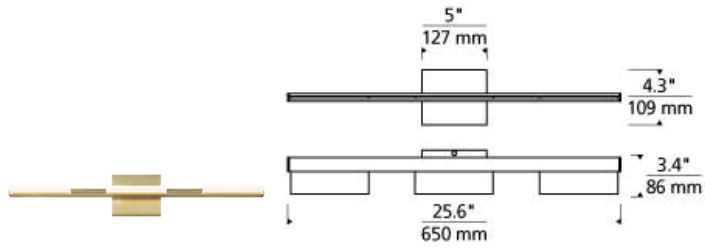

## DESCRIPTION

Tris by Tech Lighting reflects simple geometric aesthetics that define this modern 3-light bath vanity fixture. Integrated LED light guide technology appears as frosted glass when off then illuminates across its surface when turned on. Spanning 25.6" in length and offered in three elegant finishes, the Tris bath bar is a great way to light your bathroom or vanity. Lamping options are compatible with most dimmers. Refer to the Dimming Chart for more information. Includes 3-Light. 120 volt, 17 watt, 927 delivered lumens, 3000K LED modules. Dimmable with most LED compatible ELV and TRIAC dimmers. 277V compatible with 0-10V dimmers. Mounts horizontally or vertically.

## INSTALLATION

This product can mount to either a 4" square electrical box with round plaster ring or an octagonal electrical box (not included).

## WEIGHT

2.5-2.5lb / 1.13-1.13kg ±

brass  
(aged brass not shown)

chrome

satin nickel

## ORDERING INFORMATION

700BCTRS	SHAPE OR SIZE	FINISH	LAMP
3	3 LIGHT	R AGED BRASS C CHROME S SATIN NICKEL	-LED930 INTEGRATED LED 90 CRI 3000K 120V (T20/T24) -LED930-277 INTEGRATED LED 90 CRI 3000K 277V (T20/T24)