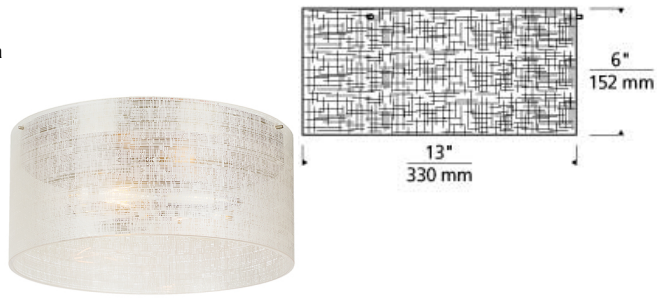

Vetra Flush

LED T20

DESCRIPTION

Inspired by textiles, the Vetra ceiling light by Tech Lighting has a linen weave design which is silk screened on to the hand-blown glass shade, creating a textured surface through which the light softly glows. The artisan glass treatment is a subtle design element that gives this clean, contemporary profile a warm, tailored look, making it a beautiful accent in modern to transitional decor in both residential and professional settings. Perfect for hallway lighting, dining room lighting, living room lighting, bedroom lighting and bathroom lighting, the fixture has Clear Linen glass. The mounting has a Satin Nickel finish. Three other light fixtures are available with the same Vetra styling. a small pendant light, a large pendant light, and a wall sconce light. Damp-rated and dimmable. 6" high and 13" diameter. Available with or without lamp. (2) E26 medium base sockets 60w max. LED version includes (2) 3.5 watt 465 total delivered lumens 90CRI 2700K LED ST19. Dimmable with a low-voltage electronic dimmer. 120v.

WEIGHT

7-7.5lb / 3.18-3.4kg ±

linen

ORDERING INFORMATION

700FMVTR COLOR	FINISH	LAMP
LN LINEN	S SATIN NICKEL	NO LAMP -LED927 LED 90 CRI 2700K 120V

Tech Lighting, L.L.C.

700FM VTR _____

FIXTURE TYPE: _____