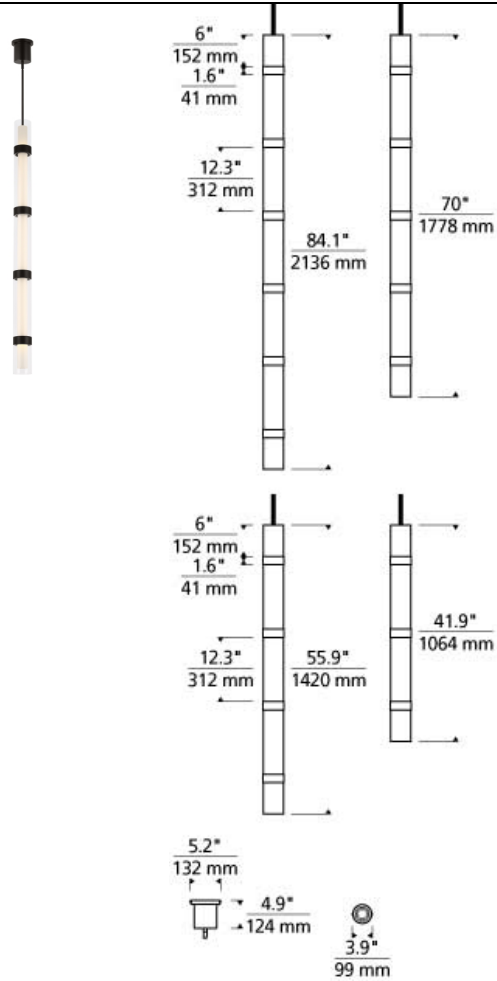

## DESCRIPTION

Wit, by Tech Lighting, is the ultimate modern design. This cylindrical glass pendant is elongated by 3 to 6 sleek metal bands add striking LED illumination when lit and presents as modern decor when off. Offered in two handsome finishes, aged brass and black, and various lengths identified by the number of metal bands. For full room coordination, also available as a linear suspension. Lamping options are compatible with most dimmers. Refer to Dimming Chart for more information. 4 Glass. 120 volt, 40 watts, 2800 delivered lumens, 3000K, LED linear module. 5 Glass. 120 volt, 54 watts, 3800 delivered lumens, 3000K, LED linear module. 6 Glass. 120 volt, 68 watts, 4800 delivered lumens, 3000K, LED linear module. 7 Glass. 120 volt, 82 watts, 5800 delivered lumens, 3000K, LED linear module. DIMMABLE with most LED compatible ELV, TRIAC and 0-10V dimmers. Includes two 6 inch & four 12 inch stems in coordinating finish. Can be installed on a sloped ceiling up to 45°.

## INSTALLATION

This product can mount to either a 4" square electrical box with round plaster ring or an octagon electrical box.

## WEIGHT

10-10lb / 4.54-4.54kg ±