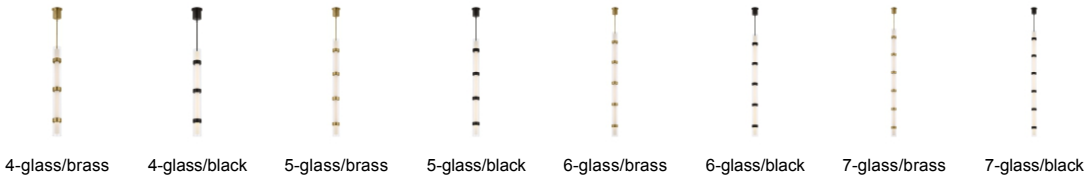

## DESCRIPTION

Wit, by Tech Lighting, is the ultimate modern design. This cylindrical glass pendant is elongated by 3 to 6 sleek metal bands add striking LED illumination when lit and presents as modern decor when off. Offered in two handsome finishes, aged brass and black, and various lengths identified by the number of metal bands. For full room coordination, also available as a linear suspension. Lamping options are compatible with most dimmers. Refer to Dimming Chart for more information. 4 Glass. 120 volt, 40 watts, 2800 delivered lumens, 3000K, LED linear module. 5 Glass. 120 volt, 54 watts, 3800 delivered lumens, 3000K, LED linear module. 6 Glass. 120 volt, 68 watts, 4800 delivered lumens, 3000K, LED linear module. 7 Glass. 120 volt, 82 watts, 5800 delivered lumens, 3000K, LED linear module. DIMMABLE with most LED compatible ELV, TRIAC and 0-10V dimmers. Includes two 6 inch & four 12 inch stems in coordinating finish. Can be installed on a sloped ceiling up to 45°.

## INSTALLATION

This product can mount to either a 4" square electrical box with round plaster ring or an octagon electrical box.

## WEIGHT

10-10lb / 4.54-4.54kg ±