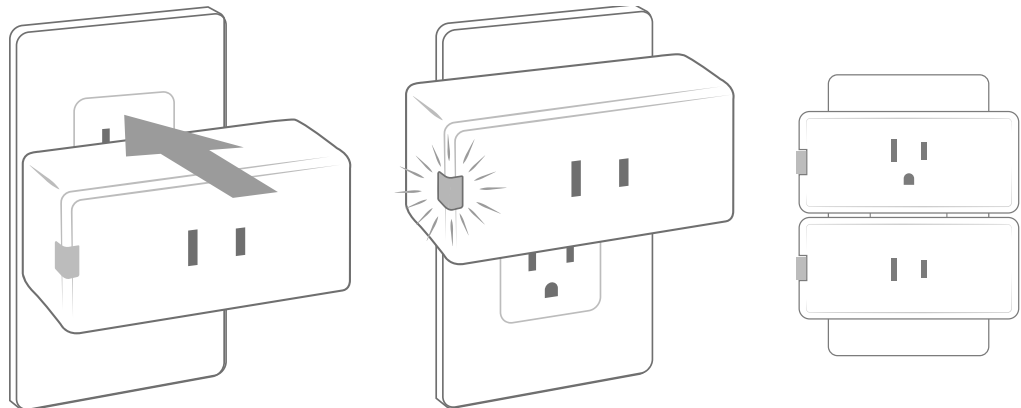

INSTALLATION DIAGRAM

Insert into any 120VAC standard non-controlled receptacle.

(Not for use with GFCI or AFCI protected receptacles; For indoor use only)

Mini Plug-In Dimmer with Wi-Fi Technology (2nd Gen)

FEATURES AND BENEFITS

- Control your lights from anywhere using the free My Leviton app for iOS and Android, no hub required
- Simplify control of your home – schedule lights and connected plug loads to dim/brighten or turn ON/OFF at specific times or based on sunrise/sunset, easily group your smart devices into rooms, and create scenes to activate multiple lights at once
- Works with Hey Google, Amazon Alexa or Apple Siri to use your voice to control connected lamps
- Connects to Wi-Fi; No hub required
- Ease of installation with mini design allows two mini plug-ins to be plugged into the same receptacle
- Full Range Dimming – Best-in-class dimming performance with custom settings in the My Leviton app for preset lighting levels, fade rates, bulb types and more
- Integrated Status LED and control button for ON/OFF
- Memory maintains ON/OFF status of loads and returns to last state after minor power fluctuations. Off Means Off – Ensures low-wattage LED bulbs always turn off
- Pair the Anywhere Dimmer Companion (DAWDC) or Anywhere Switch Companion (DAWSC) wirelessly with a Decora Smart Wi-Fi 2nd Gen Mini Plug-In to add ON/OFF control of connected lamps to any indoor wall surface
- Pre-set schedules live inside each device, so your schedules always run as expected
- Using My Leviton, control up to 99 devices, 50 rooms, 50 activities, and 50 schedules per residence and up to 20 residences per account

NETWORK

- Wi-Fi – 802.11 a/b/g/n @ 2.4GHz
- Security – WPA, WPA2, WPA3, or open
- Bluetooth – v5.0

RATINGS

- General Use – 120VAC, 50/60Hz
- LED/CFL – 100W
- Incandescent – 300W

AGENCY STANDARDS AND COMPLIANCE

- Complies with UL 1472, CSA C22.2 No. 184-15
- CSA Listed for USA and Canada
- NOM Certified
- Wi-Fi CERTIFIED™
- Complies with FCC Part 15, Class B

WARRANTY INFORMATION

- Two-Year Limited Warranty

ORDERING INFORMATION

DESCRIPTION	CAT. NO.
Mini Plug-In Dimmer (2nd Gen), Wi-Fi CERTIFIED	D23LP
Anywhere Dimmer Companion (No wiring required)	DAWDC
Anywhere Switch Companion (No wiring required)	DAWSC

Leviton Manufacturing Co., Inc. Global Headquarters

201 N. Service Rd. Melville, NY 11747-3138 Tech Line: 1-800-824-3005 Fax: 1-800-832-9538

Visit our Website at: www.leviton.com/decorasmart

©2021 Leviton Manufacturing Co., Inc. All rights reserved. Subject to change without notice.

SAT-10132
REV FEB 2021