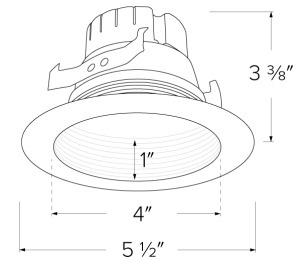

Product Numbers

Item	Lamp type	Lumens	CCT	Watts	Voltage	Dimming	Finish
EL410CT5W	LED	840 lm	2700K,	12W	120V	Triac/ELV	White
			3000K,				
			3500K,				
			4000K,				
			5000K				
EL410CT5BB	LED	840 lm	2700K,	12W	120V	Triac/ELV	Black
			3000K,				
			3500K,				
			4000K,				
			5000K				

Product Custom Image