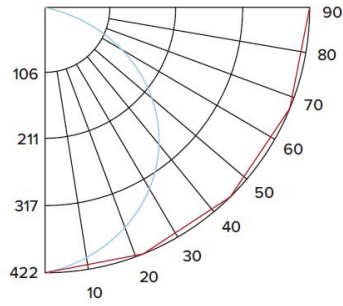

CANDLE POWER SUMMARY

Degrees Vertical	0°
0	422
5	417
15	397
25	361
35	308
45	243
55	170
65	96
75	29
85	2.96
90	0

ILLUMINANCE AT A DISTANCE

Distance to Target Plane	Footcandles Beam Center	Beam Diameter
4'	26.4	10.1'
6'	11.7	15.2'
8'	6.59	20.3'
10'	4.22	25.4'