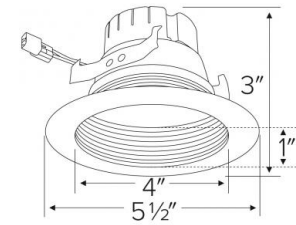

4" Round LED Baffle Insert

ELCO Lighting's inserts are engineered with energy-efficient LED technology that produces even illumination with an incredible 93+ CRI. Designed to be used for New Construction, Remodel, and Retrofit applications, these inserts are rated for a life of 50,000 hours, and meet the Title 24 and Energy Star requirements. Suitable for IC and Non-IC housings manufactured by ELCO or others.

Specifications

Wattage	10W - 14W
Lumens	740 lm - 1000 lm
Voltage	120V
Color Temp.	2700K - 4000K
Dimmable	Triac/ELV
Lamp Type	LED
Beam Angle	90°
CRI	93+
Wet Location	Listed

Dimensions

Technical Details

Optics: Frosted polycarbonate lens diffuses light evenly throughout while reducing glare with LED Array technology.