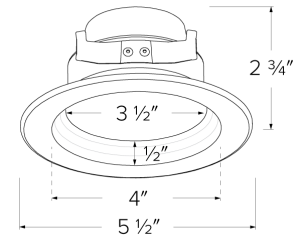

Specifications

Wattage	9W
Lumens	600 lm
Voltage	120V
Color Temp.	2700K, 3000K, 3500K, 4000K, 5000K
Dimmable	Triac/ELV
Lamp Type	LED
CRI	90+
Wet Location	Listed

Dimensions

Technical Details

Optics: Soft white lens provides smooth lumen distribution