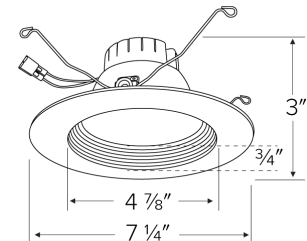

Dimensions

Product Numbers

Item	Lamp type	Lumens	CCT	Watts	Voltage	Dimming	Finish
EL610CT5W	LED	850 lm	2700K, 3000K, 3500K, 4000K, 5000K	12W	120V	Triac/ELV	All White
EL610CT5BB	LED	850 lm	2700K, 3000K, 3500K, 4000K, 5000K	12W	120V	Triac/ELV	All Black
EL611CT5W	LED	1000 lm	2700K, 3000K, 3500K, 4000K, 5000K	14W	120V	Triac/ELV	White
EL612CT5W	LED	1400 lm	2700K, 3000K, 3500K, 4000K, 5000K	20W	120V	Triac/ELV	White