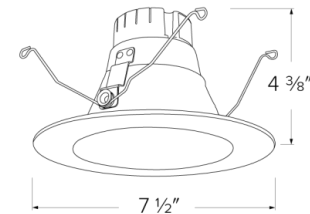

Product Numbers

Item	Lamp type	Lumens	CCT	Watts	Voltage	Dimming	Finish
EL625CT5W	LED	1000 lm	2700K, 3000K, 3500K, 4000K, 5000K	15W	120V	Triac/ELV	White
EL625CT5H	LED	1000 lm	2700K, 3000K, 3500K, 4000K, 5000K	15W	120V	Triac/ELV	Haze