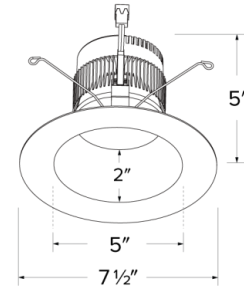

Dimensions

Product Numbers

Item	Lamp type	Lumens	CCT	Watts	Voltage	Dimming	Finish
EL637CT5W	LED	1000	2700K,	14W,	120V	Triac/ELV	White
		1500	3000K,				
		1800	3500K,				
		2000 lm	4000K, 5000K				
EL637CT5BB	LED	1000	2700K,	14W,	120V	Triac/ELV	All Black
		1500	3000K,				
		1800	3500K,				
		2000 lm	4000K, 5000K				

Product Number Builder Example: EL637CT5W

ELCO 6" LED Inserts	Color Temp.	Finish
EL637		
CT5 2700K-5000K