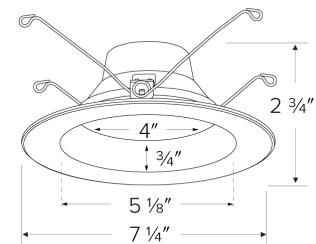

5"/6" LED Shallow Reflector Inserts with 5-CCT Switch

This unique LED recessed downlight gives you the options you are looking for in one fixture. The manual switch located on the driver allows you to choose between 2700K, 3000K, 3500K, 4000K or 5000K. This is the perfect light for bedrooms, kitchens, closets and generally all living spaces. Our energy saving fixture gives you all of these options at the flip of a switch.

Specifications

Wattage	10W
Lumens	700 lm
Voltage	120V
Color Temp.	2700K, 3000K, 3500K, 4000K, 5000K
Dimmable	Triac/ELV
Lamp Type	LED
CRI	90+
Wet Location	Listed

Dimensions

Technical Details

Optics: Soft white lens provides smooth lumen distribution.