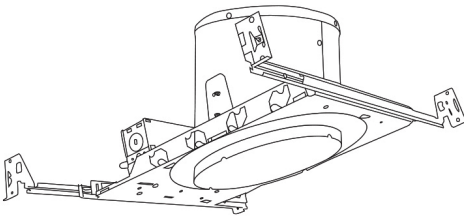

Installation: Designed to install into ELCO 6" Sloped ceiling housing with torsion springs brackets. For retrofitting other manufacturers sloped ceiling cans always test the product to ensure proper fit and function.

For use with 6" LED Sloped Inserts

6" Dedicated LED Sloped Ceiling IC Housings

6" LED Sloped Housing
New Construction

6" LED Sloped Housing
Remodel

CAT NO.	SPECIFICATIONS
EL970ICA	24W Max.

CAT NO.	SPECIFICATIONS
EL970RICA	24W Max.

6" E26 Base Sloped Ceiling Housings

6" E26 Medium Base Sloped Housing
New Construction

6" E26 Medium Base Sloped Housing
Remodel

PSA30
Medium base to ideal terminal connector

CAT NO.	SPECIFICATIONS
EL918ICA	75W Max.