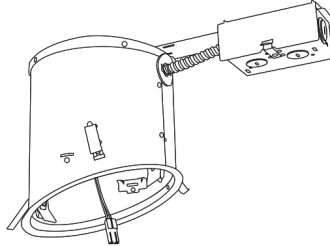

Product Number Builder Example: EL71527B

ELCO 6" Sloped Ceiling LED Inserts	Wattage	Color Temp.	Finish
EL71			
	5 15W 6 18W	27 2700K 30 3000K CT5 2700K - 5000K	W White C Clear B Black

Compatible Products

For use with 6" LED Sloped Inserts

6" Dedicated LED Sloped Ceiling IC Housings

6" LED Sloped Housing
New Construction

6" LED Sloped Housing
Remodel

CAT NO.	SPECIFICATIONS
EL970ICA	24W Max.

CAT NO.	SPECIFICATIONS
EL970RICA	24W Max.