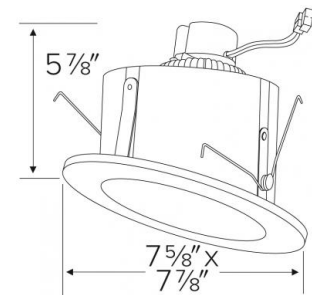

Listings:

- UL Listed for Damp Location.
- ENERGY STAR® Certified.
- California Title 24 (JA8-2016-E).

Dimensions

Product Numbers

Item	Lamp type	Lumens	CCT	Watts	Voltage	Dimming	Finish
EL71527B	LED	1050 lm	2700K	15W	120V	Triac/ELV	Black w/White Ring
EL71530B	LED	1050 lm	3000K	15W	120V	Triac/ELV	Black w/White Ring
EL715CT5B	LED	1050 lm	2700K, 3000K, 3500K, 4000K, 5000K	15W	120V	Triac/ELV	Black w/White Ring
EL71627B	LED	1200 lm	2700K	18W	120V	Triac/ELV	Black w/White Ring
EL71630B	LED	1200 lm	3000K	18W	120V	Triac/ELV	Black w/White Ring