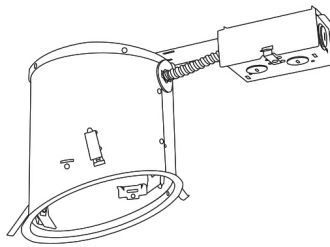

For use with 6" LED Sloped Inserts

6" Dedicated LED Sloped Ceiling IC Housings

6" LED Sloped Housing
New Construction

6" LED Sloped Housing
Remodel

CAT NO.	SPECIFICATIONS
EL970ICA	24W Max.

CAT NO.	SPECIFICATIONS
EL970RICA	24W Max.

6" E26 Base Sloped Ceiling Housings

6" E26 Medium Base Sloped Housing
New Construction

6" E26 Medium Base Sloped Housing
Remodel

PSA30
Medium base to ideal terminal connector

CAT NO.	SPECIFICATIONS
EL918ICA	75W Max.