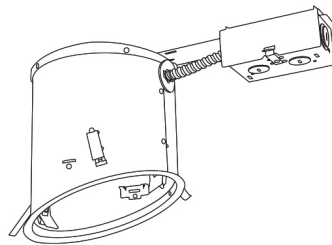

6" E26 Medium Base Sloped Housing
Remodel

PSA30
Medium base to ideal terminal connector

CAT NO.	SPECIFICATIONS
EL901ICA	75W Max.

CAT NO.	SPECIFICATIONS
EL901RICA	75W Max.