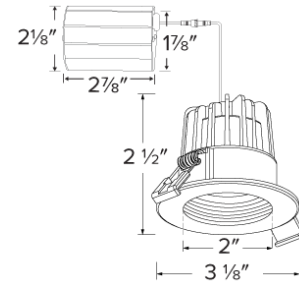

2" LED Round Baffle

Features

- IC rated for direct connect with insulation
- 8W
- CRI 90+
- 120V
- ETL listed
- ENERGY STAR compliant
- Dimmable Triac/ELV

Specifications

Wattage	8W
Lumens	600 lm
Color Temp.	2700K, 3000K, 3500K, 4000K, 5000K
Lamp Type	LED
CRI	90+
Damp Location	Listed

Dimensions

Product Numbers

Item	Lamp type	Lumens	CCT	Watts	Finish
ERT214CT5W	LED	600 lm	2700K, 3000K, 3500K, 4000K, 5000K	8W	White

Product Number Builder Example: ERT214CT5W

LED Round Baffle	Color Temperature	Finish
ERT214	CT5 2700K-5000K	W White

Compatible Products

For use with 2" Elm™ System Downlights

2" Elm™ New Construction Frames

New Construction Frame for Slim Panels
Single Cutout

New Construction Frame for Slim Panels
Multiple Cutout

Universal Frame for 2", 4" and 6"
New Construction

CAT NO.	SPECIFICATIONS
ECNE10	10" Long
ECNE11	10' Ft Long