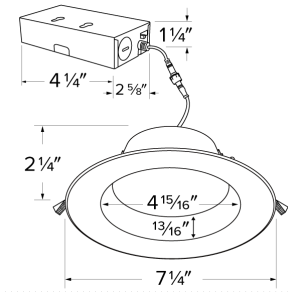

6" LED 120V Round Reflector Insert with 5-CCT Switch

Our 6" LED Recessed Downlights are designed for quick and easy installation without housing for both new construction and remodel applications, gives you the options you are looking for in one fixture. The manual switch allows you to choose between 2700K, 3000K, 3500K, 4000K, or 5000K. IC-Rated for use with direct contact with insulation.

Features

- IC Airtight for use with direct contact to insulation.
- Designed to fit in plenums as shallow as 3".
- Eliminates the need for housing.
- New Construction application requires mounting plate or frame.
- Remodel applications require no additional accessories.
- Wet Location allows for use indoors or outdoors.
- Title 24 JA8-2019 Compliant
- Includes driver and Jbox.

Specifications

Wattage	12W
Lumens	900 lm
Voltage	120V
Color Temp.	2700K, 3000K, 3500K, 4000K, 5000K
Dimmable	Triac/ELV
Lamp Type	LED
CRI	90+
Wet Location	Listed

Dimensions

Technical Details

Optics: Polycarbonate lens diffuses light evenly throughout space with no LED pixelation.

Installation: Designed for super shallow ceiling plenums without any housing. High strength steel spring clip for easy installation. Hole cut-out template provided for accurate hole size for proper trim installation. The maximum hole size should not exceed 6" for this product. Suitable installation for t-grid and drop ceiling applications.