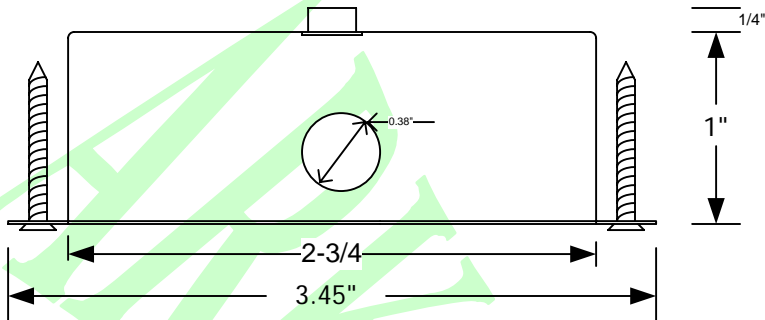

# ARLV2000 MINI HOUSING

MINI HOUSING for ARLV4055G4

Material: Aluminum  
Wattage: 20W Max.  
Compatible Trim: ARLV4055-G4  
Ceiling Cutout: 2-7/8" Diameter

Use with remote transformer

**REQUIRES CLASS 2 INSTALLATION  
NO CLEARANCE REQUIRED**