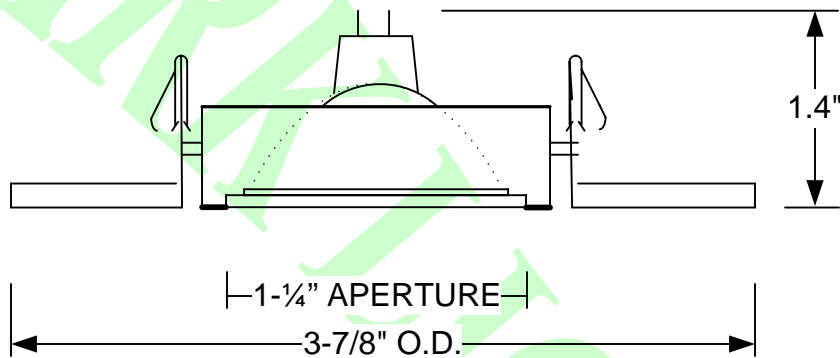

L I G H T I N G

# ARLV3050

3-7/8" GIMBAL RING ADJUSTABLE for MR16

Trim Finishes: BL=Black, WH=White, CR=Polished Chrome, PB=Polished Brass, SA=Satin Aluminum & SC=Satin Copper  
Lamp: MR<sup>o</sup>-11 12V (sold separately)  
Socket Type: Bi Pin  
Housing & Wattage: ARLV3000 (35W Max.),  
Adjustability: 35  
Protective Lens: Clear - standard  
Louvers (AF11)