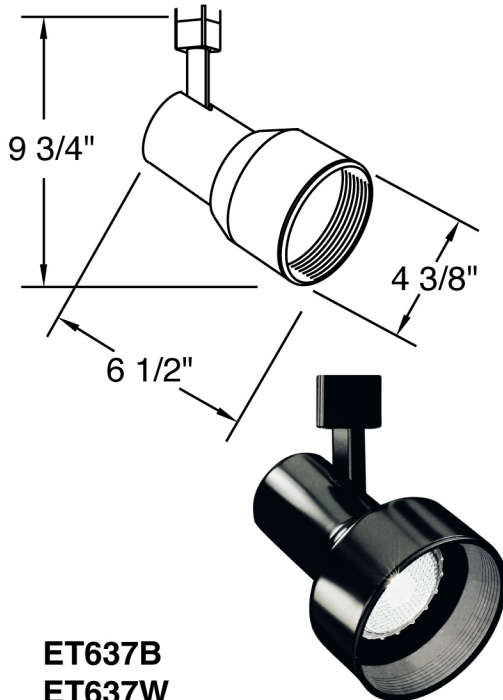

ET637B; ET637W

Step Cylinder

ET637BG; ET637WG

Step Cylinder Black Baffle
with Gold Ring

PROJECT INFORMATION:

Project Name: _____

Fixture Type: _____

Date: _____

DIMENSIONS

**ET637B
ET637W**

**ET637BG
ET637WG**

PRODUCT SPECIFICATIONS

All track heads except HID have adjustable track adapter to allow for use with single circuit and double circuit tracks.

- Step Cylinder with Black Baffle
- Metal Housing
- 90 degree vertical movement of 358 degree rotation

Lamp: 120V 75W R30, PAR30

Dimensions: Length: 6 1/2"
ET637B Diameter: 4 3/8"
ET637W Max. Extension: 9 3/4"

Dimensions: Length: 7 1/8"
ET637BG Diameter: 4 1/2"
ET637WG Max. Extension: 10 1/2"

Finish: (B) Black, (BG) Black/Gold
(W) White, (WG) White/Gold

Labels: U.L. or E.T.L. listed

BULB NOT INCLUDED

CATALOG NUMBER

Example: ET637B (Black)
ET637W (White)
ET637BG (Black/Gold)
ET637WG (White/Gold)