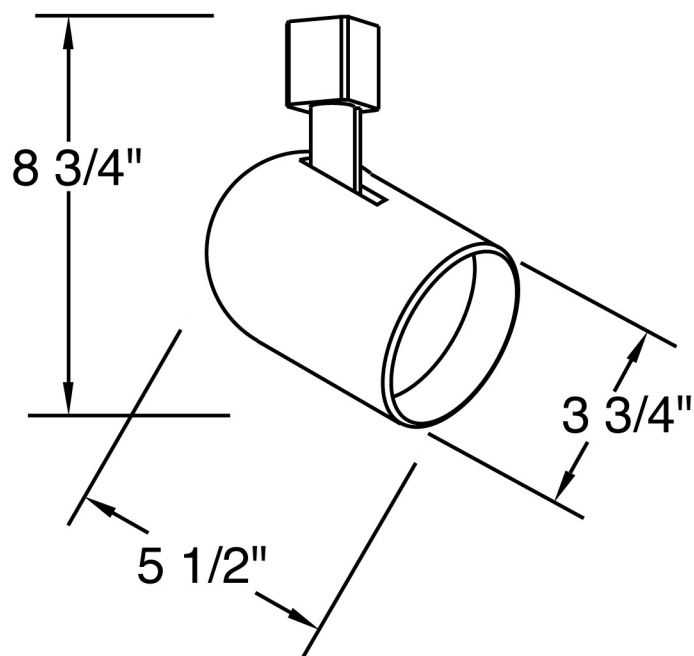

ET639B; ET639W ET639WW

Round Back

PROJECT INFORMATION:

Project Name: _____

Fixture Type: _____

Date: _____

DIMENSIONS

PRODUCT SPECIFICATIONS

All track heads except HID have adjustable track adapter to allow for use with single circuit and double circuit tracks.

- Round Back with Black Baffle
- Metal Housing
- 90 degree vertical movement of 358 degree rotation

Lamp: 120V 75W PAR30, R30

Dimensions: Length: 5 1/2"
Diameter: 3 3/4"
Max. Extension: 8 3/4"

Finish: (B) Black, (W) White, (WW) White/White

Labels: U.L. or E.T.L. listed

LAMP NOT INCLUDED

CATALOG NUMBER

Example: ET639B (Black)
ET639W (White)
ET639WW (White/White)