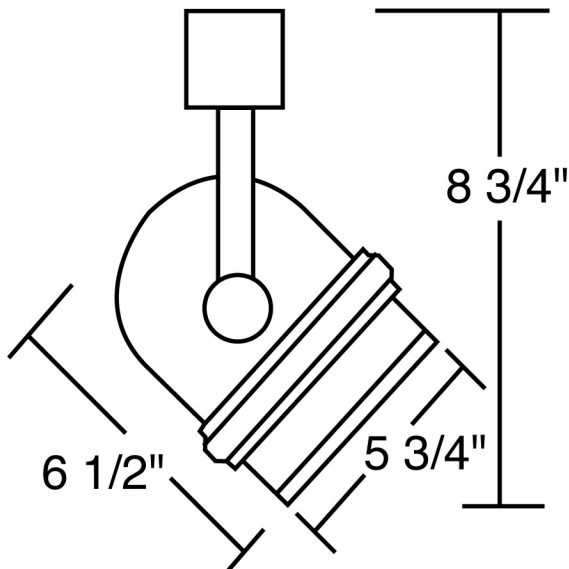

ET644B; ET644BG ET644W; ET644WG ET644WW

Classic Roundback

PROJECT INFORMATION:

Project Name: _____

Fixture Type: _____

Date: _____

DIMENSIONS

PRODUCT SPECIFICATIONS

All track heads except HID have adjustable track adapter to allow for use with single circuit and double circuit tracks.

- Classic Roundback with black baffle
- Metal Housing
- 90 degree vertical movement of 358 degree rotation

Lamp: 120V 75W R30, PAR30

Dimensions: Length: 6 1/2"
Diameter: 5 3/4"
Max. Extension: 8 3/4"

Finish: (B) Black, (BG) Black/Gold, (W) White
(WG) White/Gold, (WW) White/White

Labels: U.L. or E.T.L. listed

LAMP NOT INCLUDED

CATALOG NUMBER

Example: ET644B (Black)
ET644BG (Black/Gold)
ET644W (White)
ET644WG (White/Gold)
ET644WW (White/White)