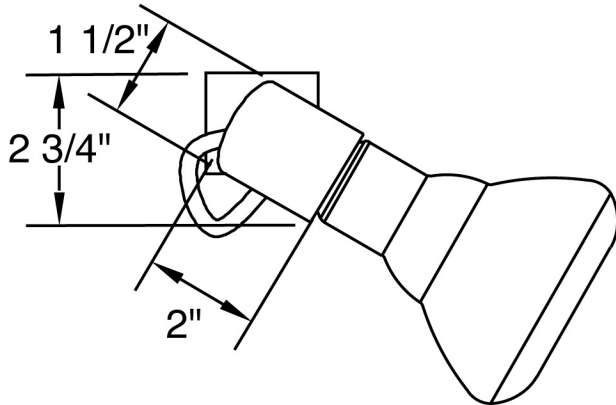

ET646W

Mini Porcelain

PROJECT INFORMATION:

Project Name: _____

Fixture Type: _____

Date: _____

ET646W

DIMENSIONS

PRODUCT SPECIFICATIONS

All track heads except HID have adjustable track adapter to allow for use with single circuit and double circuit tracks.

- Mini Porcelain
- Metal Housing
- 90 degree vertical movement of 358 degree rotation

Lamp: 120V R or PAR Lamp up to 150W

Dimensions: Length: 2"
Diameter: 1 1/2"
Max. Extension: 2 3/4"

Finish: (W) White

Labels: U.L. or E.T.L. listed

LAMP NOT INCLUDED

CATALOG NUMBER

Example: ET646W (White)