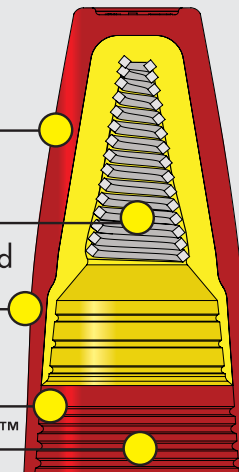

Connector Size: 1 11/32" x 5/8"

Wire Type: Copper/Copper

Wire Range: Min 2 #18/Max 2 #8

Temperature Rating: 105°C (221°F)

Measurements (Inches):

A - 1.350

B - 0.626

C - 0.650

FEEL THE TORQUE!

FEATURES	BENEFITS
Expanded wire range of red and yellow connectors	Less inventory, improved coverage, fits a wide amount of wires; easily handles 5 #12s—solid or stranded copper wires
Sharp Wire Technology™	Square cut spring provides a secure connection and wire bite with first twist
Design features a flexible WorkSkirt™	Protects over stripped wires, folds to meet box fill space
Torque Performance Exterior (TPE) outer molding	Provides outstanding twisting leverage and greater torque, quickly tightens down
Cushioned raised ribs and lobe design	Cushion grip offers comfort when squeezing, won't slip when pushing into the box

GORILLA NUTS – FEEL THE TORQUE!

Three years spent performing research and development. Listening to Contractors. Using our knowledge of the industry. Innovating. It's what King Innovation is known for, it's what we live by, and we've done it again. Introducing Gorilla Nuts. With superior torque, increased wire range, and a flexible skirt, Gorilla Nuts is a beast of a connector. Wire connector technology has been raised to a whole new platform. Feel The Torque!

Torque Performance Exterior

Sharp Wire Technology™

Greater Torque and Twisting Leverage

Comfortable Cushion Grip

Flexible WorkSkirt™

Look for these other great products from Gorilla Nuts:

Orange/Blue

Blue/Gray