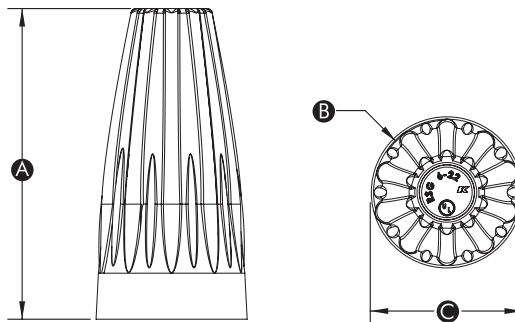

Connector Size: 1 11/32" x 5/8"

Wire Type: Copper/Copper

Wire Range: Min 2 #18/Max 2 #8

Temperature Rating: 105°C (221°F)

Measurements (Inches):

A - 1.350

B - 0.626

C - 0.650