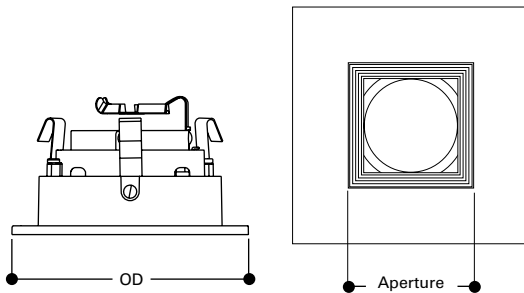

Catalog #		Type
Project		
Comments		Date
Prepared by		

DESIGN FEATURES

Cast aluminum trim available in Matte White, Black, Satin Nickel, Antique Copper or Tuscan Bronze finishes with Black Baffle. White trim also available with White Baffle. Three pressure springs ensure positive retention in housing.

Trim includes cover glass lens which may be replaced with a variety of media. (Lamps that have integral glass lens do not require use of the cover glass supplied with this trim).

3011 is designed for use with the following H3 housings;

Line Voltage Housing (for 120V GU10 lamps). For nominal 2 x 6 or larger construction.

H36ICAT	50W	IC Air-Tite Housing
H36TAT	50W	Non-IC Airtite Housing
H36RTAT	50W	Non-IC Air-Tite Remodel Housing

Low Voltage Housing (for 12V MR16 lamps). For nominal 2 x 6 or larger construction.

H36LVICAT	50W	IC Air-Tite Housing
H36LVTAT	50W	Non-IC Air-Tite Housing
H36LVRTAT	50W	Non-IC Air-Tite Remodel Housing

Line Voltage Housing (for 120V GU10 lamps). For nominal 2 x 8 or larger construction.

H38ICAT	50W	IC Air-Tite Housing

Low Voltage Housing (for 12V MR16 lamps). For nominal 2 x 8 or larger construction.

H38LVICAT	37W	IC Air-Tite Housing

Trim Aperture: 2-1/4" [57mm]
Outside Dimension: 4-1/4" Square[108mm]

Trim	Finish
3011	
3011= 3" Adjustable Square Trim	WHBB=White with Black Baffle WHWB=White with White Baffle BKBB=Black with Black Baffle SNBB=Satin Nickel with Black Baffle ACBB=Antique Copper with Black Baffle TBZBB=Tuscan Bronze with Black Baffle

3011
3" Adjustable Baffle Square Trim

Note: Specifications and Dimensions subject to change without notice. Visit our web site at www.cooperlighting.com