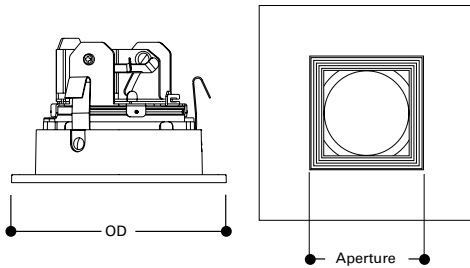

DESCRIPTION

Adjustable square lensed shower light with baffle designed for use with IC or Non-IC AIR-TITE™ 3" Halo small aperture line and low voltage housings. Trim is available in six finish styles to match interior decor. Trim uses low voltage MR16 or GU10 line voltage lamps ideal for accent and task lighting. Trim offers 15° tilt and 360° rotation. Wet location listed for use in showers.

Catalog #		Type
Project		
Comments		Date
Prepared by		

DESIGN FEATURES

Cast aluminum trim available in Matte White, Black, Satin Nickel, Antique Copper or Tuscan Bronze finishes with Black Baffle. White trim also available with White Baffle. Lampholder element can be rotated independently of trim. lampholder has 15° tilt. Three pressure springs ensure positive retention in housing.

Trim includes cover glass lens which may be replaced with a variety of media. (Lamps that have integral glass lens do not require use of the cover glass supplied with this trim).

3012 is designed for use with the following H3 housings;

Trim Aperture: 2-1/4" [57mm]
 Outside Dimension: 4-1/4" Square[108mm]

3012WHBB
White with Black Baffle

3012WHWB
White with White Baffle

3012BKBB
Black with Black Baffle

3012SNBB
Satin Nickel with Black Baffle