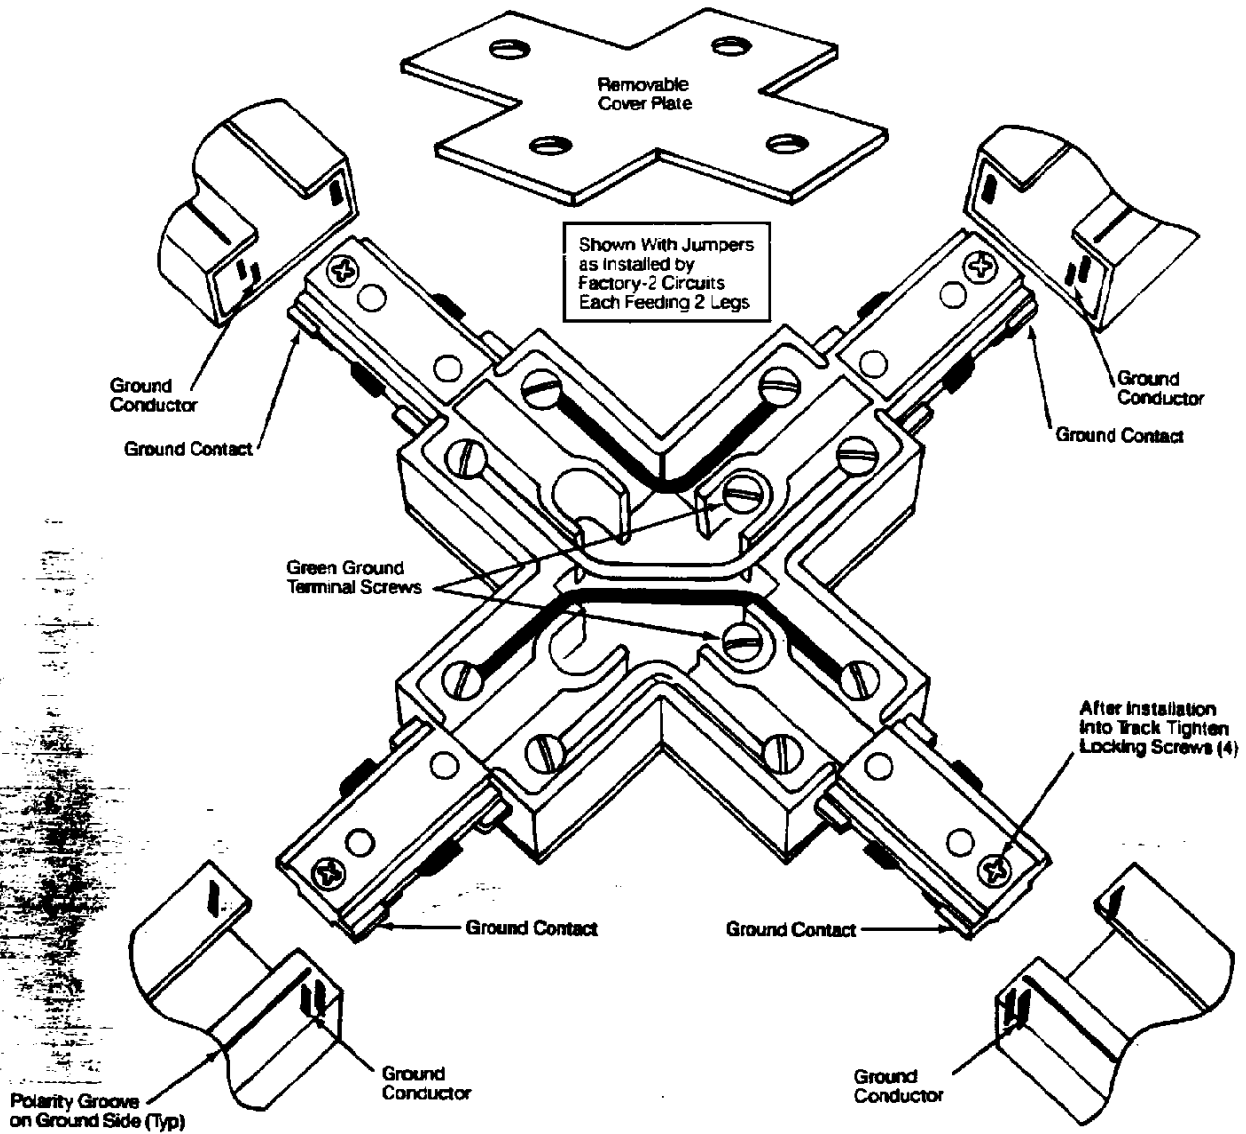

HALO

INSTALLATION INSTRUCTIONS FOR L-906 "X" CONNECTOR FOR JOWER-TRAC® 4 LEG ARRANGEMENTS

NOTE: For use with L-650 Series Track system ONLY
Electrical Ratings: 120V, 60HZ, 20A

Cooper Lighting

Halo 400 Busse Road Elk Grove Village, IL 60007

696465

99

Electrical Feeding Thru Connector (4 Legs on 1 Circuit Shown)

NOTE:
If four separate circuits are desired and feed wires are available from outlet box, remove jumpers and connect 1 circuit to each set of terminals.