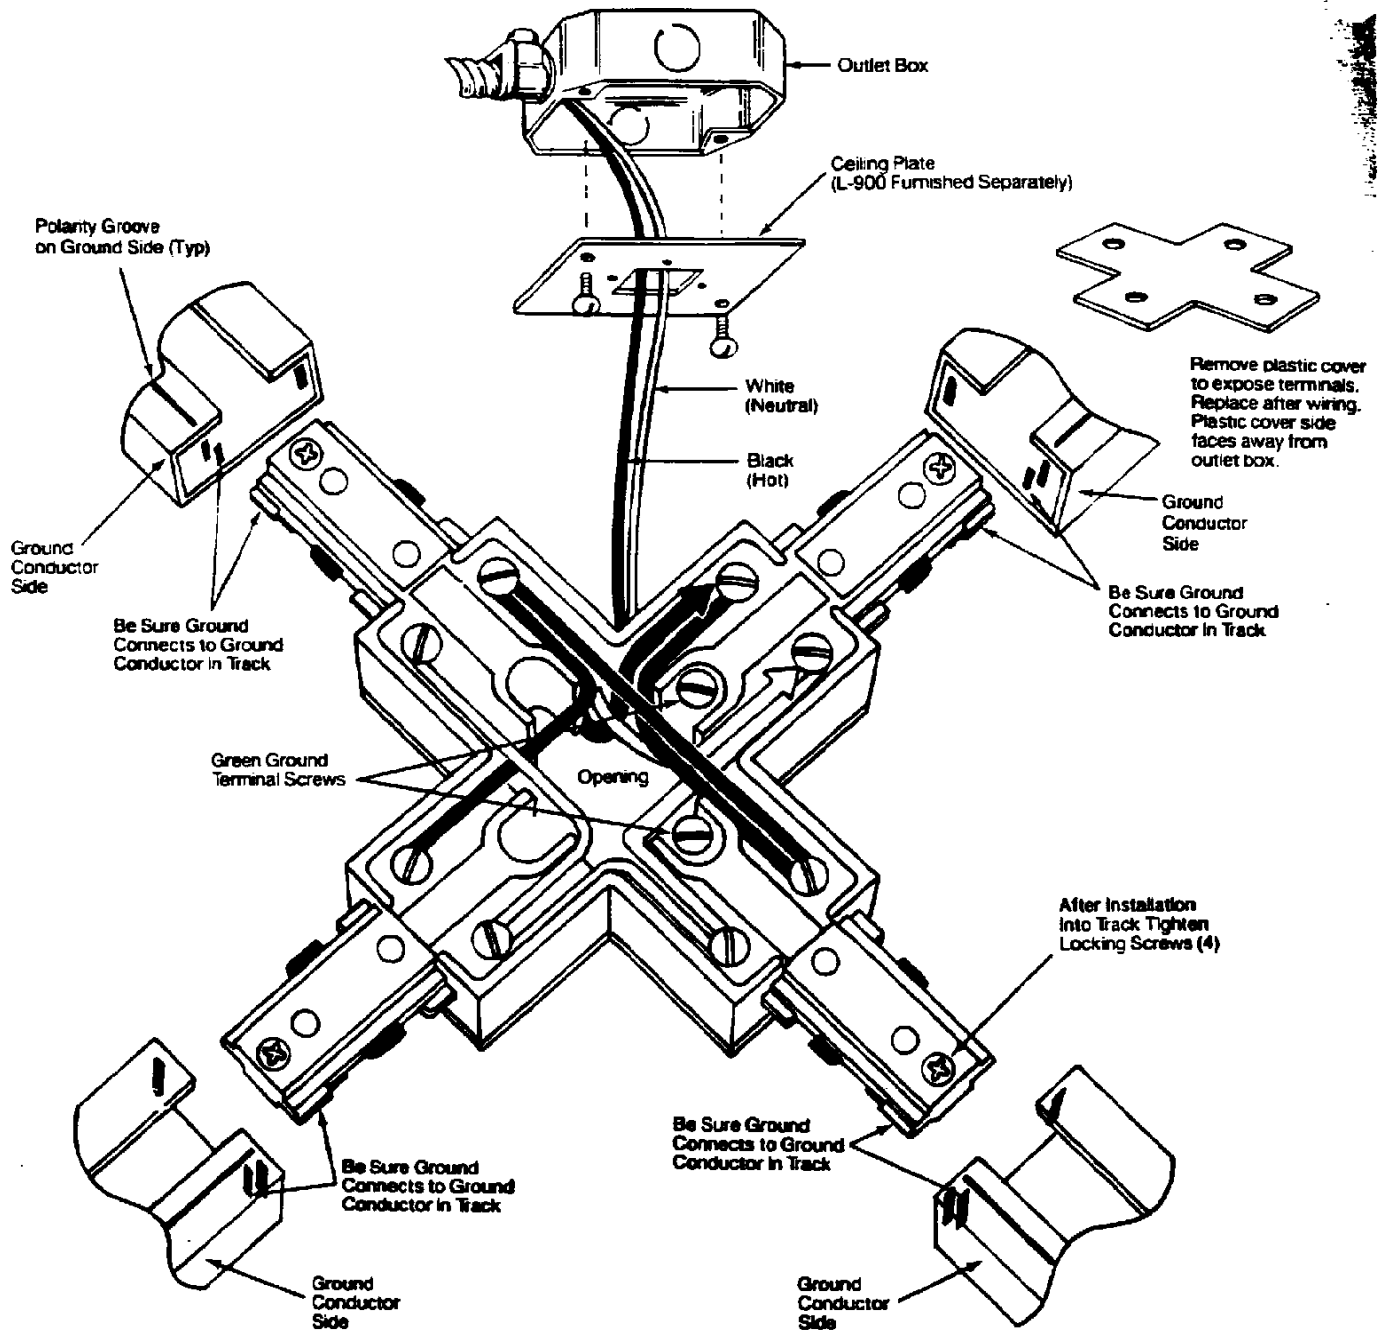

HALO

INSTALLATION INSTRUCTIONS FOR L-906 "X" CONNECTOR FOR JOWER-TRAC® 4 LEG ARRANGEMENTS

NOTE: For use with L-650 Series Track system ONLY
Electrical Ratings: 120V, 60HZ, 20A

Cooper Lighting

Halo 400 Busse Road Elk Grove Village, IL 60007

696465

99

Electrical Feeding Thru Connector (4 Legs on 1 Circuit Shown)

NOTE:
If four separate circuits are desired and feed wires are available from outlet box, remove jumpers and connect 1 circuit to each set of terminals.