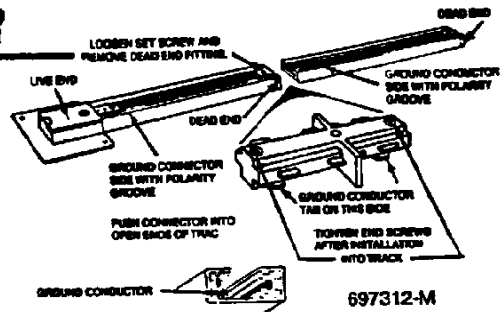

INSTALLATION INSTRUCTIONS for L-908 MINI CONNECTOR

CATALOG NO.	FINISH
L-908	<input checked="" type="checkbox"/> P
	<input type="checkbox"/> MB
For use with L-850 Series Track System ONLY Electrical Rating: 120V, 60HZ, 20A	

COOPER LIGHTING

Connection of additional sections of Power-Trac
to form longer straight runs

Ground conductor/polarity groove must be on same side
of sections of track being joined

NOTE: The L-908 is a miniature version of the L-903 straight
connector. See catalog for installation differences.