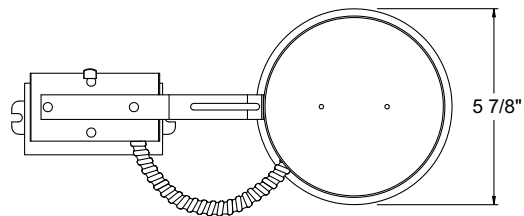

### DIMENSIONS

5 1/2" CEILING CUTOUT