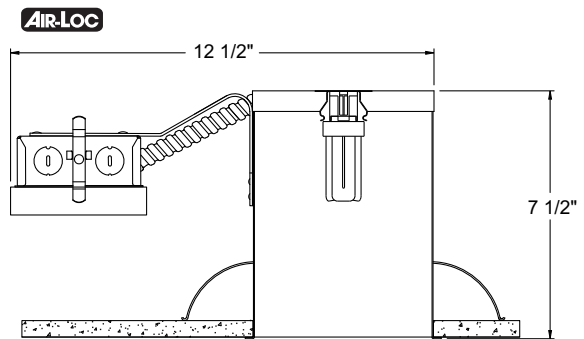

Socket Supplied with spring to accommodate certain trim installations, or can be attached to top of housing for certain trims.

Ballast 120V HPF or NPF Rapid Start Electronic with end-of-life lamp protection • Optional dimming ballast available (Title 24 compliant, Energy Star qualified). • UL listed/CSA certified.

Trims Trim selection shown on reverse.

Labels Energy Star qualified • Meets Washington State Air Tight Requirements, IECC • Complies with FCC Part 18 consumer use limits • Product mechanically protected against improper use of lamps • Union made • UL and C-UL Listed • Complies with California's Title 24 energy code • Trims 210, 2130 and 5101 are wet location approved for covered ceiling applications.

Testing All reports are based on published industry procedures; field performance may differ from laboratory performance.

Product specifications subject to change without notice.

INSTALLATION

Junction Box Pre-wired junction box UL • Junction box provided with removable access plate, (5) ½" knockouts, (4) Non-metallic sheathed cable connectors and ground wire • Knockouts equipped with pryout slots.

Housing .032" aluminum housing sealed for Air-Loc • Remodel springs accommodate up to 1 ½" ceiling thickness.

PRODUCT CODES

Catalog Number	Input Voltage	Lamp Rating (max.)	Ballast
ICPL526RE	120V	26W Triple Tube (4-pin) CFL	HPF
ICPL526REN	120V	26W Triple Tube (4-pin) CFL	NPF

DIMENSIONS

5 1/2" CEILING CUTOUT

ACCESSORIES

Catalog No.	Description
ALG5R	Air-Loc Gasket

To order, specify catalog number.

OPTIONS

(Add as suffix to housing)

Suffix No.	Description
-DB120	120V NPF Dimming Ballast (for use with ICPL526REN only)

Note: This product is Energy Star qualified and Title 24 compliant.

Ordering Example: ICPL526REN-**DB120**