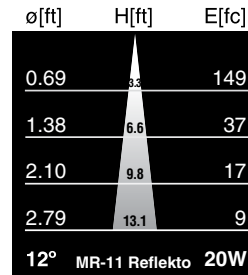

## EUROSTAR™ REFLEKTO™ MR-11

GU4 Base

Watts (W)	Ushio Ordering Code	Ushio Lamp Code	Voltage (V)	Color Temp (K)	Beam Angle	Beam Spread	Luminous Intensity (cd)	Reflector Color Coating	Avg Life (h)
20	1003344	20MR11/SP12/A/FG	12	2900	12°	Spot	1600	Clear	1500
20	1003345	20MR11/FL36/A/FG	12	2900	36°	Flood	500	Clear	1500
20	1003348	20MR11/SP12/B/FG	12	2900	12°	Spot	1600	Black	1500
20	1003349	20MR11/FL36/B/FG	12	2900	36°	Flood	500	Black	1500
20	1003352	20MR11/SP12/S/FG	12	2900	12°	Spot	1600	Silver	1500
20	1003353	20MR11/FL36/S/FG	12	2900	36°	Flood	500	Silver	1500
35	1003346	35MR11/SP12/A/FG	12	2900	12°	Spot	2700	Clear	1500
35	1003347	35MR11/FL36/A/FG	12	2900	36°	Flood	1050	Clear	1500
35	1003350	35MR11/SP12/B/FG	12	2900	12°	Spot	2700	Black	1500
35	1003351	35MR11/FL36/B/FG	12	2900	36°	Flood	1050	Black	1500
35	1003354	35MR11/SP12/S/FG	12	2900	12°	Spot	2700	Silver	1500
35	1003355	35MR11/FL36/S/FG	12	2900	36°	Flood	1050	Silver	1500