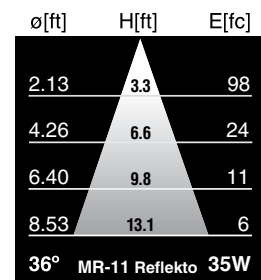

## EUROSTAR™ REFLEKTO™ MR-11

GU4 Base

Watts (W)	Ushio Ordering Code	Ushio Lamp Code	Voltage (V)	Color Temp (K)	Beam Angle	Beam Spread	Luminous Intensity (cd)	Reflector Color Coating	Avg Life (h)
20	1003344	20MR11/SP12/A/FG	12	2900	12°	Spot	1600	Clear	1500
20	1003345	20MR11/FL36/A/FG	12	2900	36°	Flood	500	Clear	1500
20	1003348	20MR11/SP12/B/FG	12	2900	12°	Spot	1600	Black	1500
20	1003349	20MR11/FL36/B/FG	12	2900	36°	Flood	500	Black	1500
20	1003352	20MR11/SP12/S/FG	12	2900	12°	Spot	1600	Silver	1500
20	1003353	20MR11/FL36/S/FG	12	2900	36°	Flood	500	Silver	1500
35	1003346	35MR11/SP12/A/FG	12	2900	12°	Spot	2700	Clear	1500
35	1003347	35MR11/FL36/A/FG	12	2900	36°	Flood	1050	Clear	1500
35	1003350	35MR11/SP12/B/FG	12	2900	12°	Spot	2700	Black	1500
35	1003351	35MR11/FL36/B/FG	12	2900	36°	Flood	1050	Black	1500
35	1003354	35MR11/SP12/S/FG	12	2900	12°	Spot	2700	Silver	1500
35	1003355	35MR11/FL36/S/FG	12	2900	36°	Flood	1050	Silver	1500