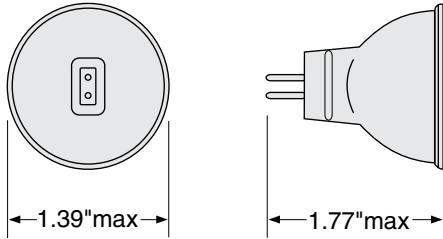

USHIO

EUROSTAR™ REFLEKTO™ MR-11

GU4 Base