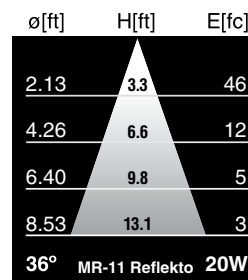

## EUROSTAR™ REFLEKTO™ MR-11

GU4 Base

Watts (W)	Ushio Ordering Code	Ushio Lamp Code	Voltage (V)	Color Temp (K)	Beam Angle	Beam Spread	Luminous Intensity (cd)	Reflector Color Coating	Avg Life (h)
20	1003344	20MR11/SP12/A/FG	12	2900	12°	Spot	1600	Clear	1500
20	1003345	20MR11/FL36/A/FG	12	2900	36°	Flood	500	Clear	1500
20	1003348	20MR11/SP12/B/FG	12	2900	12°	Spot	1600	Black	1500
20	1003349	20MR11/FL36/B/FG	12	2900	36°	Flood	500	Black	1500
20	1003352	20MR11/SP12/S/FG	12	2900	12°	Spot	1600	Silver	1500
20	1003353	20MR11/FL36/S/FG	12	2900	36°	Flood	500	Silver	1500
35	1003346	35MR11/SP12/A/FG	12	2900	12°	Spot	2700	Clear	1500
35	1003347	35MR11/FL36/A/FG	12	2900	36°	Flood	1050	Clear	1500
35	1003350	35MR11/SP12/B/FG	12	2900	12°	Spot	2700	Black	1500
35	1003351	35MR11/FL36/B/FG	12	2900	36°	Flood	1050	Black	1500
35	1003354	35MR11/SP12/S/FG	12	2900	12°	Spot	2700	Silver	1500
35	1003355	35MR11/FL36/S/FG	12	2900	36°	Flood	1050	Silver	1500