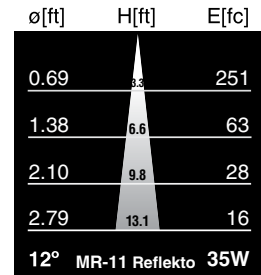

## EUROSTAR™ REFLEKTO™ MR-11

GU4 Base

Watts (W)	Ushio Ordering Code	Ushio Lamp Code	Voltage (V)	Color Temp (K)	Beam Angle	Beam Spread	Luminous Intensity (cd)	Reflector Color Coating	Avg Life (h)
20	1003344	20MR11/SP12/A/FG	12	2900	12°	Spot	1600	Clear	1500
20	1003345	20MR11/FL36/A/FG	12	2900	36°	Flood	500	Clear	1500
20	1003348	20MR11/SP12/B/FG	12	2900	12°	Spot	1600	Black	1500
20	1003349	20MR11/FL36/B/FG	12	2900	36°	Flood	500	Black	1500
20	1003352	20MR11/SP12/S/FG	12	2900	12°	Spot	1600	Silver	1500
20	1003353	20MR11/FL36/S/FG	12	2900	36°	Flood	500	Silver	1500
35	1003346	35MR11/SP12/A/FG	12	2900	12°	Spot	2700	Clear	1500
35	1003347	35MR11/FL36/A/FG	12	2900	36°	Flood	1050	Clear	1500
35	1003350	35MR11/SP12/B/FG	12	2900	12°	Spot	2700	Black	1500
35	1003351	35MR11/FL36/B/FG	12	2900	36°	Flood	1050	Black	1500
35	1003354	35MR11/SP12/S/FG	12	2900	12°	Spot	2700	Silver	1500
35	1003355	35MR11/FL36/S/FG	12	2900	36°	Flood	1050	Silver	1500