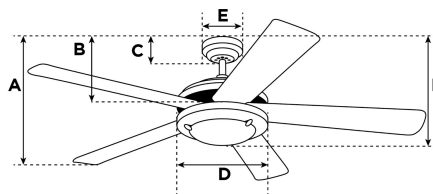

Item Number 7217000

Contempra Ceiling Fan

48" Oil Rubbed Bronze Finish Dark Walnut ABS Blades

Specifications

Size	48"
Blades.....	ABS Blades (Dark Walnut)
Blade Pitch.....	12°
Approved Location	Indoor/Outdoor
Suggested Room Size.....	Large Room (up to 15x15)
Down Rod.....	N/A
Installation.....	Hugger
Max. Ceiling Angle.....	N/A
Lead Wire	12"
Light Bulb Usage.....	N/A
Control.....	Not Adaptable
Motor Finish.....	Oil Rubbed Bronze
Motor Material	Silicon Steel Motor 153mm x 15mm
Reverse Airflow.....	Yes
Capacitor	Triple
Switch Housing Cap.....	Included

A. Top of Canopy to Bottom of Blades	7.5"
B. Top of Canopy to Bottom of Switch House	7.5"
C. Top of Canopy to Bottom of Canopy	N/A
D. Width of Motor Housing.....	10.2"
E. Width of Canopy.....	N/A
F. Top of Canopy to Bottom of Glass	N/A